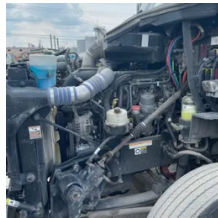

2016 Peterbilt 579 Sleeper

Equipment Information

Price: \$45,000

Location: Newell, WV

Unit Number: 2211537

Unit Address:

City: Newell

State: WV - West Virginia

Comments:

Make	Peterbilt
Model	579
Year	2016
Mileage	751,449
Fuel Type	Diesel
Drivable	Yes
Unit Starts and Runs	Yes
Check Engine Light	Off
ABS Light	Off
Engine Derated	No
Needs Towed	No

Cab	Sleeper
Engine	MX13 Paccar
Transmission	Automatic Eaton
State	WV - West Virginia
City	Newell
Wheel Or Hook	Fifth Wheel
Steer Tire Size	275/80/r22.5
Drive Tire Size	275/80/r22.5
Rear Suspension	Air
Rear Suspension Rating	20,000 rears
Rear Axles	Locking
Wet Kit	Hydrapak
APU	No
Last DOT Inspection	2023-03-29
Out of Service Date	2023-05-15