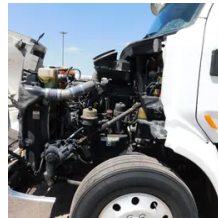

2016 Peterbilt 579 Sleeper

Equipment Information

Price: \$40,000
Location: Amarillo , TX
Unit Number: 2211733
Unit Address:
City: Amarillo
State: TX - Texas

Comments:

Make	Peterbilt
Model	579
Year	2016
Mileage	922,250
Fuel Type	Diesel
Drivable	Yes
Unit Starts and Runs	Yes
Check Engine Light	Off
ABS Light	Off
Engine Derated	No
Needs Towed	No