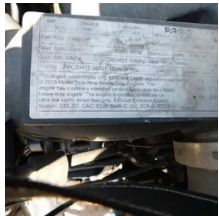

2016 Peterbilt 579 Sleeper

Equipment Information

Price: \$40,000
Location: Amarillo , TX
Unit Number: 2211733
Unit Address:
City: Amarillo
State: TX - Texas

Comments:

Make	Peterbilt
Model	579
Year	2016
Mileage	922,250
Fuel Type	Diesel
Drivable	Yes
Unit Starts and Runs	Yes
Check Engine Light	Off
ABS Light	Off
Engine Derated	No
Needs Towed	No

Cab	Sleeper
Engine	MX13 PACCAR
Transmission	Manual EATON
State	TX - Texas
City	Amarillo
Wheel Or Hook	Fifth Wheel
Steer Tire Size	275/80/22.5
Drive Tire Size	445/50/22.5
Rear Suspension	Air
Rear Axles	Locking
Wet Kit	N_A
APU	No
Last DOT Inspection	2023-03-02
Out of Service Date	2023-05-16