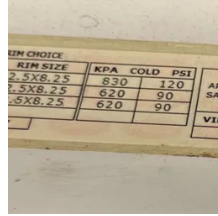

### Comments:

<b>Make</b>	Peterbilt
<b>Model</b>	579
<b>Year</b>	2016
<b>Mileage</b>	794,158
<b>Fuel Type</b>	Diesel
<b>Drivable</b>	Yes
<b>Unit Starts and Runs</b>	Yes
<b>Check Engine Light</b>	Off
<b>ABS Light</b>	Off
<b>Engine Derated</b>	No
<b>Needs Towed</b>	No

<b>Cab</b>	Sleeper
<b>Engine</b>	MX Paccar
<b>Transmission</b>	Automatic Eaton Fuller
<b>State</b>	TN - Tennessee
<b>City</b>	Memphis
<b>Wheel Or Hook</b>	Fifth Wheel
<b>Steer Tire Size</b>	22.5
<b>Drive Tire Size</b>	22.5
<b>Rear Suspension</b>	Air
<b>Rear Suspension Rating</b>	20000
<b>Rear Axles</b>	Locking
<b>Wet Kit</b>	Hydrapak
<b>APU</b>	No
<b>Last DOT Inspection</b>	2023-04-04
<b>Out of Service Date</b>	2023-06-07