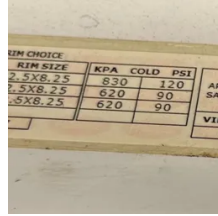

### Comments:

<b>Make</b>	Peterbilt
<b>Model</b>	579
<b>Year</b>	2016
<b>Mileage</b>	794,158
<b>Fuel Type</b>	Diesel
<b>Drivable</b>	Yes
<b>Unit Starts and Runs</b>	Yes
<b>Check Engine Light</b>	Off
<b>ABS Light</b>	Off
<b>Engine Derated</b>	No
<b>Needs Towed</b>	No

TIRE CHOICE			
RIM SIZE	KPA	COLD	PSI
2.5XB.25	830	120	
4.5XB.25	620	90	
6.5XB.25	620	90	

<b>Cab</b>	Sleeper
<b>Engine</b>	MX Paccar
<b>Transmission</b>	Automatic Eaton Fuller
<b>State</b>	TN - Tennessee
<b>City</b>	Memphis
<b>Wheel Or Hook</b>	Fifth Wheel
<b>Steer Tire Size</b>	22.5
<b>Drive Tire Size</b>	22.5
<b>Rear Suspension</b>	Air
<b>Rear Suspension Rating</b>	20000
<b>Rear Axles</b>	Locking
<b>Wet Kit</b>	Hydrapak
<b>APU</b>	No
<b>Last DOT Inspection</b>	2023-04-04
<b>Out of Service Date</b>	2023-06-07