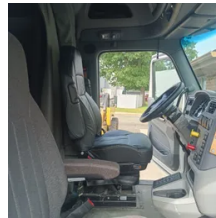

### Comments:

UNIT HAS NEW DRIVER SEAT

<b>Make</b>	PETERBILT
<b>Model</b>	579
<b>Year</b>	2017
<b>Mileage</b>	783,239
<b>Fuel Type</b>	Diesel
<b>Drivable</b>	Yes
<b>Unit Starts and Runs</b>	Yes
<b>Check Engine Light</b>	Off
<b>ABS Light</b>	Off
<b>Engine Derated</b>	No