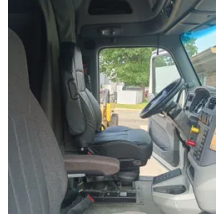

### Comments:

UNIT HAS NEW DRIVER SEAT

<b>Make</b>	PETERBILT
<b>Model</b>	579
<b>Year</b>	2017
<b>Mileage</b>	783,239
<b>Fuel Type</b>	Diesel
<b>Drivable</b>	Yes
<b>Unit Starts and Runs</b>	Yes
<b>Check Engine Light</b>	Off
<b>ABS Light</b>	Off
<b>Engine Derated</b>	No