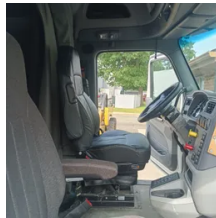

2017 PETERBILT 579 Sleeper

Equipment Information

Price: \$40,000

Location: Rocky Hill, CT

Unit Number: 2212391

Unit Address:

City: Rocky Hill

State: CT - Connecticut

Comments:

UNIT HAS NEW DRIVER SEAT

Make	PETERBILT
Model	579
Year	2017
Mileage	783,239
Fuel Type	Diesel
Drivable	Yes
Unit Starts and Runs	Yes
Check Engine Light	Off
ABS Light	Off
Engine Derated	No

Needs Towed	No
Cab	Sleeper
Engine	MX-13 PACCAR
Transmission	Automatic EATON
State	CT - Connecticut
City	Rocky Hill
Wheel Or Hook	Fifth Wheel
Steer Tire Size	275/80R22.5
Drive Tire Size	275/80R22.5
Rear Suspension	Spring
Rear Suspension Rating	40,000
Rear Axles	Locking
Wet Kit	PTO
APU	No
Last DOT Inspection	2022-12-19
Out of Service Date	2023-05-01