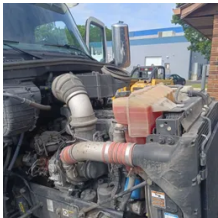

2017 PETERBILT 579 Sleeper

Equipment Information

Price: \$40,000

Location: Rocky Hill, CT

Unit Number: 2212391

Unit Address:

City: Rocky Hill

State: CT - Connecticut

Comments:

UNIT HAS NEW DRIVER SEAT

Make	PETERBILT
Model	579
Year	2017
Mileage	783,239
Fuel Type	Diesel
Drivable	Yes
Unit Starts and Runs	Yes
Check Engine Light	Off
ABS Light	Off
Engine Derated	No

Needs Towed	No
Cab	Sleeper
Engine	MX-13 PACCAR
Transmission	Automatic EATON
State	CT - Connecticut
City	Rocky Hill
Wheel Or Hook	Fifth Wheel
Steer Tire Size	275/80R22.5
Drive Tire Size	275/80R22.5
Rear Suspension	Spring
Rear Suspension Rating	40,000
Rear Axles	Locking
Wet Kit	PTO
APU	No
Last DOT Inspection	2022-12-19
Out of Service Date	2023-05-01