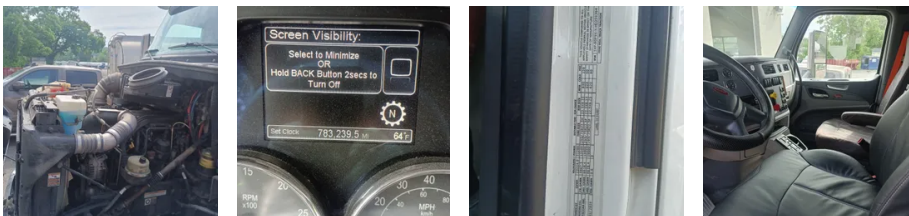

2017 PETERBILT 579 Sleeper

Equipment Information

Price: \$40,000

Location: Rocky Hill, CT

Unit Number: 2212391

Unit Address:

City: Rocky Hill

State: CT - Connecticut

Comments:

UNIT HAS NEW DRIVER SEAT

Make	PETERBILT
Model	579
Year	2017
Mileage	783,239
Fuel Type	Diesel
Drivable	Yes
Unit Starts and Runs	Yes
Check Engine Light	Off
ABS Light	Off
Engine Derated	No

Needs Towed	No
Cab	Sleeper
Engine	MX-13 PACCAR
Transmission	Automatic EATON
State	CT - Connecticut
City	Rocky Hill
Wheel Or Hook	Fifth Wheel
Steer Tire Size	275/80R22.5
Drive Tire Size	275/80R22.5
Rear Suspension	Spring
Rear Suspension Rating	40,000
Rear Axles	Locking
Wet Kit	PTO
APU	No
Last DOT Inspection	2022-12-19
Out of Service Date	2023-05-01