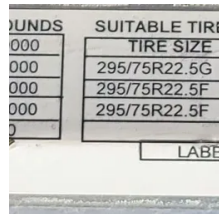

Air leak on unit.

<b>Make</b>	Peterbilt
<b>Model</b>	384
<b>Year</b>	2014
<b>Mileage</b>	561,105
<b>Fuel Type</b>	Diesel
<b>Drivable</b>	Yes
<b>Unit Starts and Runs</b>	Yes
<b>Check Engine Light</b>	Off
<b>ABS Light</b>	Off
<b>Engine Derated</b>	No

<b>Needs Towed</b>	No
<b>Cab</b>	Sleeper
<b>Engine</b>	MX13 Paccar
<b>Transmission</b>	Manual EATON FULLER
<b>State</b>	CA - California
<b>City</b>	West Sacramento
<b>Wheel Or Hook</b>	Fifth Wheel
<b>Steer Tire Size</b>	275/80/22.5
<b>Drive Tire Size</b>	445/50/22.5
<b>Rear Suspension</b>	Air
<b>Rear Axles</b>	Tag
<b>Wet Kit</b>	N_A
<b>APU</b>	Yes
<b>Last DOT Inspection</b>	2023-04-24
<b>Out of Service Date</b>	2023-06-05