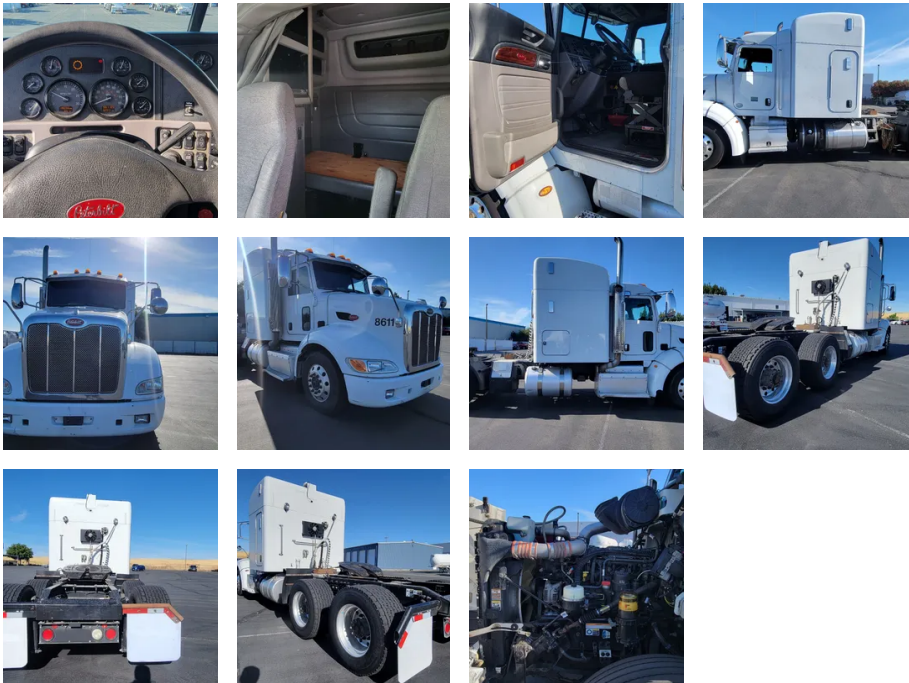

# 2014 Peterbilt 384 Sleeper

Air leak on unit.

<b>Make</b>	Peterbilt
<b>Model</b>	384
<b>Year</b>	2014
<b>Mileage</b>	561,105
<b>Fuel Type</b>	Diesel
<b>Drivable</b>	Yes
<b>Unit Starts and Runs</b>	Yes
<b>Check Engine Light</b>	Off
<b>ABS Light</b>	Off
<b>Engine Derated</b>	No