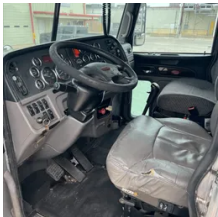

2014 Peterbilt 386 Sleeper

Equipment Information

Price: \$35,000

Location: San Antonio, TX

Unit Number: 2213206

Unit Address:

City: San Antonio

State: TX - Texas

Comments:

Make	Peterbilt
Model	386
Year	2014
Mileage	692,646
Fuel Type	Diesel
Drivable	Yes
Unit Starts and Runs	Yes
Check Engine Light	Off
ABS Light	Off
Engine Derated	No
Needs Towed	No

Cab

Sleeper

Engine