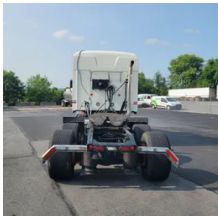

2014 MACK PINNACLE Sleeper

Equipment Information

Price: \$24,000
Location: Allentown, PA
Unit Number: 608683
Unit Address:
City: Allentown
State: PA - Pennsylvania

Comments:
AIR LEAK - CEL LIGHT ON

Make	MACK
Model	PINNACLE
Year	2014
Mileage	674,460
Fuel Type	Diesel
Drivable	Yes
Unit Starts and Runs	Yes
Check Engine Light	On
ABS Light	Off
Engine Derated	No

Needs Towed	No
Cab	Sleeper
Engine	MP-8 MACK
Transmission	Manual MACK
State	PA - Pennsylvania
City	Allentown
Wheel Or Hook	Fifth Wheel
Steer Tire Size	LP 22.5
Drive Tire Size	LP 22.5 SUPER
Rear Suspension	Air
Rear Suspension Rating	13000
Rear Axles	Locking
Wet Kit	Hydrapak
APU	Yes
APU	THERMOKING
Last DOT Inspection	2022-08-11
Out of Service Date	2023-06-19