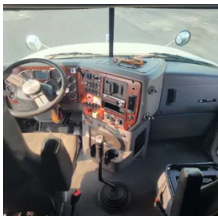

2014 MACK PINNACLE Sleeper

Equipment Information

Price: \$24,000
Location: Allentown, PA
Unit Number: 608683
Unit Address:
City: Allentown
State: PA - Pennsylvania

Comments:
AIR LEAK - CEL LIGHT ON

Make	MACK
Model	PINNACLE
Year	2014
Mileage	674,460
Fuel Type	Diesel
Drivable	Yes
Unit Starts and Runs	Yes
Check Engine Light	On
ABS Light	Off
Engine Derated	No

Needs Towed	No
Cab	Sleeper
Engine	MP-8 MACK
Transmission	Manual MACK
State	PA - Pennsylvania
City	Allentown
Wheel Or Hook	Fifth Wheel
Steer Tire Size	LP 22.5
Drive Tire Size	LP 22.5 SUPER
Rear Suspension	Air
Rear Suspension Rating	13000
Rear Axles	Locking
Wet Kit	Hydrapak
APU	Yes
APU	THERMOKING
Last DOT Inspection	2022-08-11
Out of Service Date	2023-06-19