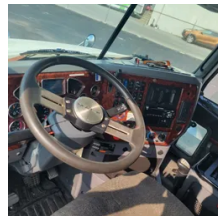

2014 MACK PINNACLE Sleeper

Equipment Information

Price: \$24,000
Location: Allentown, PA
Unit Number: 608683
Unit Address:
City: Allentown
State: PA - Pennsylvania

Comments:
AIR LEAK - CEL LIGHT ON

Make	MACK
Model	PINNACLE
Year	2014
Mileage	674,460
Fuel Type	Diesel
Drivable	Yes
Unit Starts and Runs	Yes
Check Engine Light	On
ABS Light	Off
Engine Derated	No

Needs Towed	No
Cab	Sleeper
Engine	MP-8 MACK
Transmission	Manual MACK
State	PA - Pennsylvania
City	Allentown
Wheel Or Hook	Fifth Wheel
Steer Tire Size	LP 22.5
Drive Tire Size	LP 22.5 SUPER
Rear Suspension	Air
Rear Suspension Rating	13000
Rear Axles	Locking
Wet Kit	Hydrapak
APU	Yes
APU	THERMOKING
Last DOT Inspection	2022-08-11
Out of Service Date	2023-06-19