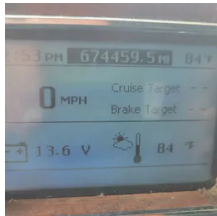

2014 MACK PINNACLE Sleeper

Equipment Information

Price: \$24,000
Location: Allentown, PA
Unit Number: 608683
Unit Address:
City: Allentown
State: PA - Pennsylvania

Comments:
AIR LEAK - CEL LIGHT ON

Make	MACK
Model	PINNACLE
Year	2014
Mileage	674,460
Fuel Type	Diesel
Drivable	Yes
Unit Starts and Runs	Yes
Check Engine Light	On
ABS Light	Off
Engine Derated	No