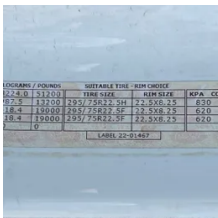

2016 Peterbilt 579 Sleeper

Equipment Information

Price: \$34,000
Location: Decatur, IL
Unit Number: 2211693
Unit Address:
City: Decatur
State: IL - Illinois

Comments:

CEL ON

Make	Peterbilt
Model	579
Year	2016
Mileage	809,743
Fuel Type	Diesel
Drivable	Yes
Unit Starts and Runs	Yes
Check Engine Light	On
ABS Light	Off
Engine Derated	No

Needs Towed	No
Cab	Sleeper
Engine	MX-13 PACCAR MX-13
Transmission	Automatic Eaton
State	IL - Illinois
City	Decatur
Wheel Or Hook	Fifth Wheel
Steer Tire Size	LP22.5
Drive Tire Size	LP22.5
Rear Suspension	Air
Rear Suspension Rating	40,000
Rear Axles	Locking
Wet Kit	N_A
APU	No
Last DOT Inspection	2023-05-19
Out of Service Date	2023-06-12