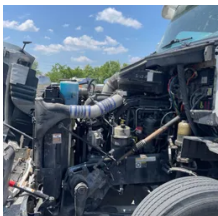

2016 Peterbilt 579 Sleeper

Equipment Information

Price: \$34,000
Location: Decatur, IL
Unit Number: 2211693
Unit Address:
City: Decatur
State: IL - Illinois

Comments:

CEL ON

Make	Peterbilt
Model	579
Year	2016
Mileage	809,743
Fuel Type	Diesel
Drivable	Yes
Unit Starts and Runs	Yes
Check Engine Light	On
ABS Light	Off
Engine Derated	No

Needs Towed	No
Cab	Sleeper
Engine	MX-13 PACCAR MX-13
Transmission	Automatic Eaton
State	IL - Illinois
City	Decatur
Wheel Or Hook	Fifth Wheel
Steer Tire Size	LP22.5
Drive Tire Size	LP22.5
Rear Suspension	Air
Rear Suspension Rating	40,000
Rear Axles	Locking
Wet Kit	N_A
APU	No
Last DOT Inspection	2023-05-19
Out of Service Date	2023-06-12