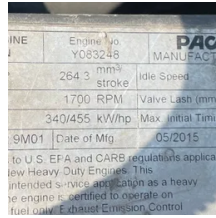

## Equipment Information

**Price:** \$37,000

**Location:** Decatur, IL

**Unit Number:** 2211481

**Unit Address:**

**City:** Decatur

**State:** IL - Illinois

**Comments:**

<b>Make</b>	Peterbilt
<b>Model</b>	579
<b>Year</b>	2016
<b>Mileage</b>	782,601
<b>Fuel Type</b>	Diesel
<b>Drivable</b>	Yes
<b>Unit Starts and Runs</b>	Yes
<b>Check Engine Light</b>	Off
<b>ABS Light</b>	Off
<b>Engine Derated</b>	No
<b>Needs Towed</b>	No