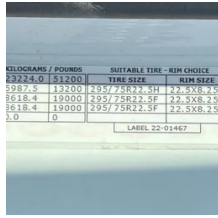

<b>Make</b>	Peterbilt
<b>Model</b>	579
<b>Year</b>	2016
<b>Mileage</b>	782,601
<b>Fuel Type</b>	Diesel
<b>Drivable</b>	Yes
<b>Unit Starts and Runs</b>	Yes
<b>Check Engine Light</b>	Off
<b>ABS Light</b>	Off
<b>Engine Derated</b>	No
<b>Needs Towed</b>	No

<b>Cab</b>	Sleeper
<b>Engine</b>	MX-13 PACCAR MX-13
<b>Transmission</b>	Manual Eaton
<b>State</b>	IL - Illinois
<b>City</b>	Decatur
<b>Wheel Or Hook</b>	Fifth Wheel
<b>Steer Tire Size</b>	LP22.5
<b>Drive Tire Size</b>	LP22.5
<b>Rear Suspension</b>	Air
<b>Rear Suspension Rating</b>	40,000
<b>Rear Axles</b>	Locking
<b>Wet Kit</b>	N_A
<b>APU</b>	No
<b>Last DOT Inspection</b>	2023-04-06
<b>Out of Service Date</b>	2023-06-13