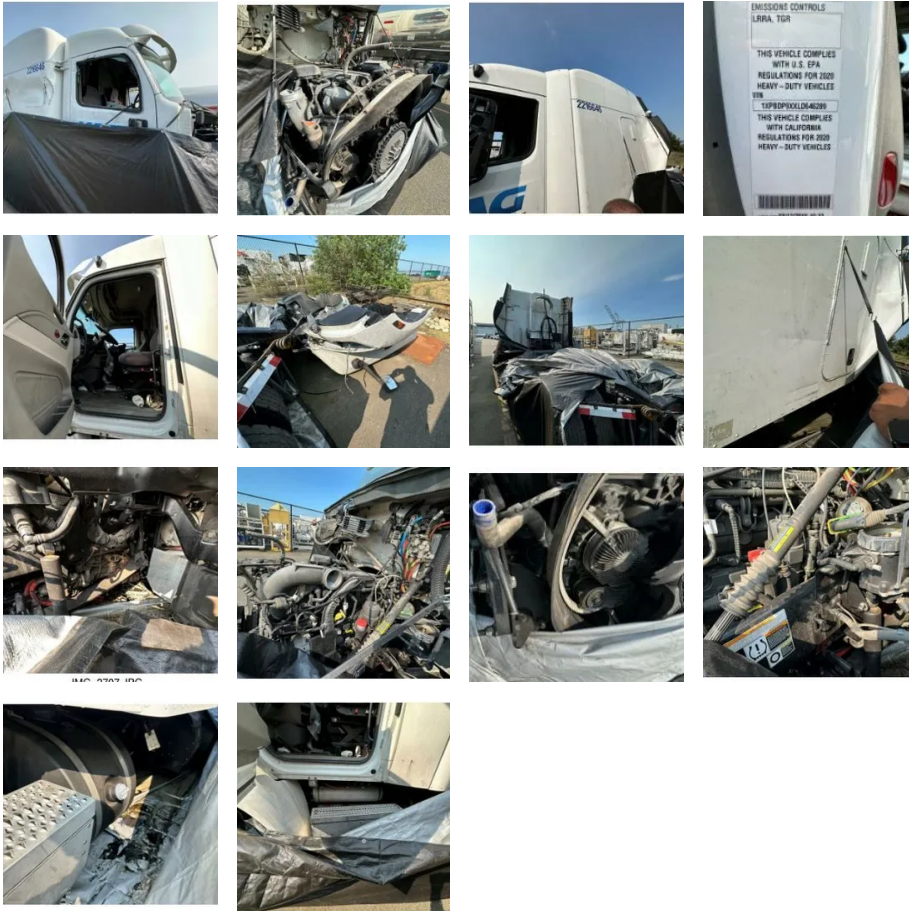

2020 Peterbilt 579 Sleeper

Equipment Information

Price: Make Offer
Location: Tacoma, WA
Unit Number: 2216646
Unit Address:
City: Tacoma
State: WA - Washington

Comments:

Make	Peterbilt
Model	579
Year	2020
Mileage	332,622
Fuel Type	Diesel
Drivable	No
Unit Starts and Runs	No
Check Engine Light	On
ABS Light	Off
Engine Derated	Yes
Needs Towed	Yes

Cab	Sleeper
Engine	MX13 PACCAR
Transmission	Automatic Eaton
State	WA - Washington
City	Tacoma
Wheel Or Hook	Fifth Wheel
Steer Tire Size	275/80/22.5
Drive Tire Size	275/80/22.5
Rear Suspension	Air
Rear Suspension Rating	40,000
Rear Axles	Locking
Wet Kit	Hydrapak
APU	Yes
APU	THERMOKING
Last DOT Inspection	2023-02-10
Out of Service Date	2023-02-23