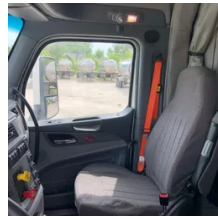

2016 Peterbilt 579 Sleeper

Equipment Information

Price: \$45,000
Location: Jacksonville, IL
Unit Number: 2211696
Unit Address:
City: Jacksonville
State: IL - Illinois

Comments:

Make	Peterbilt
Model	579
Year	2016
Mileage	822,009
Fuel Type	Diesel
Drivable	Yes
Unit Starts and Runs	Yes
Check Engine Light	Off
ABS Light	Off
Engine Derated	No
Needs Towed	No

Cab	Sleeper
Engine	MX13 Paccar
Transmission	Automatic EATON
State	IL - Illinois
City	Jacksonville
Wheel Or Hook	Fifth Wheel
Steer Tire Size	LP22.5
Drive Tire Size	LP22.5
Rear Suspension	Air
Rear Suspension Rating	40000
Rear Axles	Locking
Wet Kit	N_A
APU	No
Last DOT Inspection	2022-12-13
Out of Service Date	2023-06-01