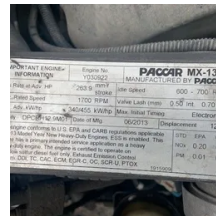

2014 Peterbilt 386 Sleeper

Equipment Information

Price: \$25,000
Location: Theodore, AL
Unit Number: 2213214
Unit Address:
City: Theodore
State: AL - Alabama

Comments:
 RUNNER - RIGHT FRONT BUMPER DAMAGE

Make	Peterbilt
Model	386
Year	2014
Mileage	688,858
Fuel Type	Diesel
Drivable	Yes
Unit Starts and Runs	Yes
Check Engine Light	Off
ABS Light	Off
Engine Derated	No

Needs Towed	No
Cab	Sleeper
Engine	386 Paccar
Transmission	Manual eaton
State	AL - Alabama
City	Theodore
Wheel Or Hook	Fifth Wheel
Steer Tire Size	11 r 22.5
Drive Tire Size	11r 22.5
Rear Suspension	Air
Rear Axles	Locking
Wet Kit	N_A
APU	Yes
APU	tripac
Last DOT Inspection	2023-04-25
Out of Service Date	2023-04-25