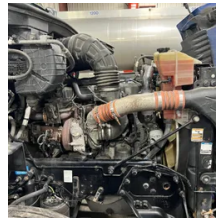

2015 Peterbilt 579 Sleeper

Equipment Information

Price: \$27,500
Location: Mcfarland, WI
Unit Number: 2210349
Unit Address:
City: Mcfarland
State: WI - Wisconsin

Comments:

SEAT BACK ON DRIVER SEAT WONT STAY IN POSITION

Make	Peterbilt
Model	579
Year	2015
Mileage	816,500
Fuel Type	Diesel
Drivable	Yes
Unit Starts and Runs	Yes
Check Engine Light	Off
ABS Light	Off
Engine Derated	No

Needs Towed	No
Cab	Sleeper
Engine	MX Paccar
Transmission	Manual Eaton
State	WI - Wisconsin
City	Mcfarland
Wheel Or Hook	Fifth Wheel
Steer Tire Size	275/80R22.5
Drive Tire Size	275/80R22.5
Rear Suspension	Air
Rear Suspension Rating	38000
Rear Axles	Locking
Wet Kit	PTO
APU	Yes
APU	Thermoking
Last DOT Inspection	2023-07-07
Out of Service Date	2023-07-13