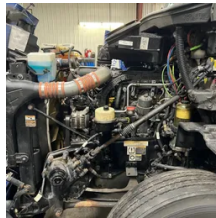

2015 Peterbilt 579 Sleeper

Equipment Information

Price: \$27,500
Location: Mcfarland, WI
Unit Number: 2210349
Unit Address:
City: Mcfarland
State: WI - Wisconsin

Comments:

SEAT BACK ON DRIVER SEAT WONT STAY IN POSITION

Make	Peterbilt
Model	579
Year	2015
Mileage	816,500
Fuel Type	Diesel
Drivable	Yes
Unit Starts and Runs	Yes
Check Engine Light	Off
ABS Light	Off
Engine Derated	No

Needs Towed	No
Cab	Sleeper
Engine	MX Paccar
Transmission	Manual Eaton
State	WI - Wisconsin
City	Mcfarland
Wheel Or Hook	Fifth Wheel
Steer Tire Size	275/80R22.5
Drive Tire Size	275/80R22.5
Rear Suspension	Air
Rear Suspension Rating	38000
Rear Axles	Locking
Wet Kit	PTO
APU	Yes
APU	Thermoking
Last DOT Inspection	2023-07-07
Out of Service Date	2023-07-13