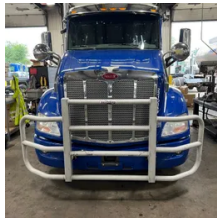

Needs Towed	No
Cab	Sleeper
Engine	MX Paccar
Transmission	Manual Eaton
State	WI - Wisconsin
City	Mcfarland
Wheel Or Hook	Fifth Wheel
Steer Tire Size	275/80R22.5
Drive Tire Size	275/80R22.5
Rear Suspension	Air
Rear Suspension Rating	38000
Rear Axles	Locking
Wet Kit	PTO
APU	Yes
APU	Thermoking
Last DOT Inspection	2023-07-07
Out of Service Date	2023-07-13