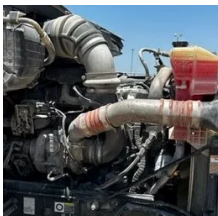

2015 PETERBILT 579 Sleeper

Equipment Information

Price: \$42,000

Location: Port Lavaca , TX

Unit Number: 2211634

Unit Address:

City: Port Lavaca

State: TX - Texas

Comments:

CEL LIGHT ON

Make	PETERBILT
Model	579
Year	2015
Mileage	818,123
Fuel Type	Diesel
Drivable	Yes
Unit Starts and Runs	Yes
Check Engine Light	On
ABS Light	Off
Engine Derated	No

Needs Towed	No
Cab	Sleeper
Engine	579 MX13
Transmission	Automatic EATON
State	TX - Texas
City	Port Lavaca
Wheel Or Hook	Fifth Wheel
Steer Tire Size	275/80/22.5
Drive Tire Size	295/75/22.5
Rear Suspension	Air
Rear Suspension Rating	40000
Rear Axles	Locking
Wet Kit	N_A
APU	No
Last DOT Inspection	2023-07-17
Out of Service Date	2023-07-17