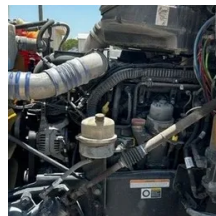

2015 PETERBILT 579 Sleeper

Equipment Information

Price: \$42,000

Location: Port Lavaca , TX

Unit Number: 2211634

Unit Address:

City: Port Lavaca

State: TX - Texas

Comments:

CEL LIGHT ON

Make	PETERBILT
Model	579
Year	2015
Mileage	818,123
Fuel Type	Diesel
Drivable	Yes
Unit Starts and Runs	Yes
Check Engine Light	On
ABS Light	Off
Engine Derated	No

Needs Towed	No
Cab	Sleeper
Engine	579 MX13
Transmission	Automatic EATON
State	TX - Texas
City	Port Lavaca
Wheel Or Hook	Fifth Wheel
Steer Tire Size	275/80/22.5
Drive Tire Size	295/75/22.5
Rear Suspension	Air
Rear Suspension Rating	40000
Rear Axles	Locking
Wet Kit	N_A
APU	No
Last DOT Inspection	2023-07-17
Out of Service Date	2023-07-17