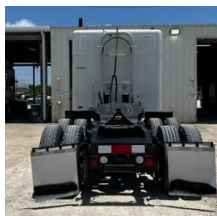

2015 PETERBILT 579 Sleeper

Equipment Information

Price: \$42,000

Location: Port Lavaca , TX

Unit Number: 2211634

Unit Address:

City: Port Lavaca

State: TX - Texas

Comments:

CEL LIGHT ON

Make	PETERBILT
Model	579
Year	2015
Mileage	818,123
Fuel Type	Diesel
Drivable	Yes
Unit Starts and Runs	Yes
Check Engine Light	On
ABS Light	Off
Engine Derated	No

Needs Towed	No
Cab	Sleeper
Engine	579 MX13
Transmission	Automatic EATON
State	TX - Texas
City	Port Lavaca
Wheel Or Hook	Fifth Wheel
Steer Tire Size	275/80/22.5
Drive Tire Size	295/75/22.5
Rear Suspension	Air
Rear Suspension Rating	40000
Rear Axles	Locking
Wet Kit	N_A
APU	No
Last DOT Inspection	2023-07-17
Out of Service Date	2023-07-17