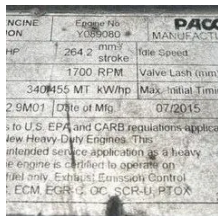

2015 PETERBILT 579 Sleeper

Equipment Information

Price: \$42,000

Location: Port Lavaca , TX

Unit Number: 2211634

Unit Address:

City: Port Lavaca

State: TX - Texas

Comments:

CEL LIGHT ON

Make	PETERBILT
Model	579
Year	2015
Mileage	818,123
Fuel Type	Diesel
Drivable	Yes
Unit Starts and Runs	Yes
Check Engine Light	On
ABS Light	Off
Engine Derated	No

Needs Towed	No
Cab	Sleeper
Engine	579 MX13
Transmission	Automatic EATON
State	TX - Texas
City	Port Lavaca
Wheel Or Hook	Fifth Wheel
Steer Tire Size	275/80/22.5
Drive Tire Size	295/75/22.5
Rear Suspension	Air
Rear Suspension Rating	40000
Rear Axles	Locking
Wet Kit	N_A
APU	No
Last DOT Inspection	2023-07-17
Out of Service Date	2023-07-17