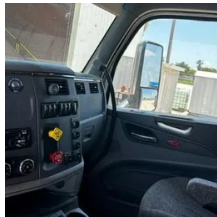

2015 PETERBILT 579 Sleeper

Equipment Information

Price: \$42,000

Location: Port Lavaca , TX

Unit Number: 2211634

Unit Address:

City: Port Lavaca

State: TX - Texas

Comments:

CEL LIGHT ON

Make	PETERBILT
Model	579
Year	2015
Mileage	818,123
Fuel Type	Diesel
Drivable	Yes
Unit Starts and Runs	Yes
Check Engine Light	On
ABS Light	Off
Engine Derated	No

Needs Towed	No
Cab	Sleeper
Engine	579 MX13
Transmission	Automatic EATON
State	TX - Texas
City	Port Lavaca
Wheel Or Hook	Fifth Wheel
Steer Tire Size	275/80/22.5
Drive Tire Size	295/75/22.5
Rear Suspension	Air
Rear Suspension Rating	40000
Rear Axles	Locking
Wet Kit	N_A
APU	No
Last DOT Inspection	2023-07-17
Out of Service Date	2023-07-17