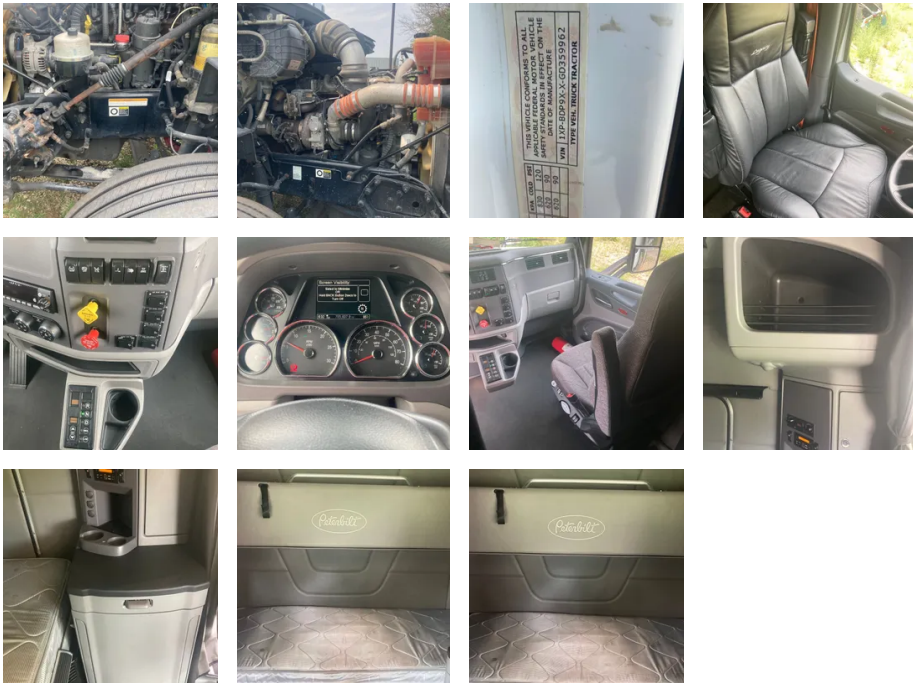

## Equipment Information

**Price:** \$55,000  
**Location:** Morton, IL  
**Unit Number:** 2212119  
**Unit Address:**  
**City:** Morton  
**State:** IL - Illinois

### Comments:

NO DEFECTS KNOWN - A/C BLOWS COLD - TRUCK RUNS AND DRIVES NICE

<b>Make</b>	Peterbilt
<b>Model</b>	579
<b>Year</b>	2016
<b>Mileage</b>	705,607
<b>Fuel Type</b>	Diesel
<b>Drivable</b>	Yes
<b>Unit Starts and Runs</b>	Yes
<b>Check Engine Light</b>	Off
<b>ABS Light</b>	Off
<b>Engine Derated</b>	No