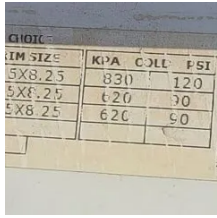

2016 Peterbilt 579 Sleeper

Equipment Information

Price: \$40,000
Location: Green Bay, WI
Unit Number: 2212221
Unit Address:
City: Green Bay
State: WI - Wisconsin

Comments:

LONG BLOCK REPLACED ON 4/7/2020 HOLDS A 2 YEAR 250K MILE WARRANTY - LK

Make	Peterbilt
Model	579
Year	2016
Mileage	841,398
Fuel Type	Diesel
Drivable	Yes
Unit Starts and Runs	Yes
Check Engine Light	Off
ABS Light	Off
Engine Derated	No

Needs Towed	No
Cab	Sleeper
Engine	MX13 Paccar
Transmission	Automatic EATON
State	WI - Wisconsin
City	Green Bay
Wheel Or Hook	Fifth Wheel
Steer Tire Size	275/80R22.5
Drive Tire Size	295/75r22.5
Rear Suspension	Air
Rear Suspension Rating	40,000
Rear Axles	Locking
Wet Kit	N_A
APU	No
Last DOT Inspection	2023-06-06
Out of Service Date	2023-07-31