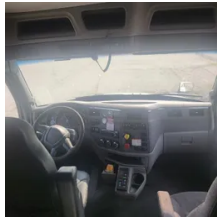

2016 Peterbilt 579 Sleeper

Equipment Information

Price: \$40,000
Location: Green Bay, WI
Unit Number: 2212221
Unit Address:
City: Green Bay
State: WI - Wisconsin

Comments:

LONG BLOCK REPLACED ON 4/7/2020 HOLDS A 2 YEAR 250K MILE WARRANTY - LK

Make	Peterbilt
Model	579
Year	2016
Mileage	841,398
Fuel Type	Diesel
Drivable	Yes
Unit Starts and Runs	Yes
Check Engine Light	Off
ABS Light	Off
Engine Derated	No

Needs Towed	No
Cab	Sleeper
Engine	MX13 Paccar
Transmission	Automatic EATON
State	WI - Wisconsin
City	Green Bay
Wheel Or Hook	Fifth Wheel
Steer Tire Size	275/80R22.5
Drive Tire Size	295/75r22.5
Rear Suspension	Air
Rear Suspension Rating	40,000
Rear Axles	Locking
Wet Kit	N_A
APU	No
Last DOT Inspection	2023-06-06
Out of Service Date	2023-07-31