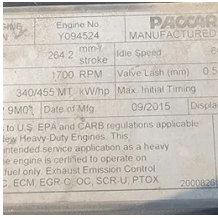

2016 Peterbilt 579 Sleeper

Equipment Information

Price: \$40,000
Location: Green Bay, WI
Unit Number: 2212221
Unit Address:
City: Green Bay
State: WI - Wisconsin

Comments:

LONG BLOCK REPLACED ON 4/7/2020 HOLDS A 2 YEAR 250K MILE WARRANTY - LK

Make	Peterbilt
Model	579
Year	2016
Mileage	841,398
Fuel Type	Diesel
Drivable	Yes
Unit Starts and Runs	Yes
Check Engine Light	Off
ABS Light	Off
Engine Derated	No

Needs Towed	No
Cab	Sleeper
Engine	MX13 Paccar
Transmission	Automatic EATON
State	WI - Wisconsin
City	Green Bay
Wheel Or Hook	Fifth Wheel
Steer Tire Size	275/80R22.5
Drive Tire Size	295/75r22.5
Rear Suspension	Air
Rear Suspension Rating	40,000
Rear Axles	Locking
Wet Kit	N_A
APU	No
Last DOT Inspection	2023-06-06
Out of Service Date	2023-07-31