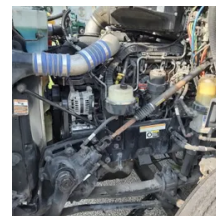

# 2016 PETERBILT 579 Sleeper

## Equipment Information

**Price:** \$35,000  
**Location:** Lafayette, IN  
**Unit Number:** 2211482  
**Unit Address:**  
**City:** Lafayette  
**State:** IN - Indiana

**Comments:**  
CHECK ENGINE LIGHT IS ON

<b>Make</b>	PETERBILT
<b>Model</b>	579
<b>Year</b>	2016
<b>Mileage</b>	859,963
<b>Fuel Type</b>	Diesel
<b>Drivable</b>	Yes
<b>Unit Starts and Runs</b>	Yes
<b>Check Engine Light</b>	On
<b>ABS Light</b>	Off
<b>Engine Derated</b>	No