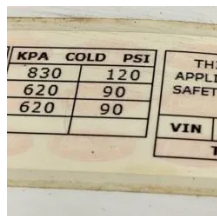

2016 PETERBILT 579 Sleeper

Equipment Information

Price: $35,000
Location: Lafayette, IN
Unit Number: 2211482
Unit Address:
City: Lafayette
State: IN - Indiana

Comments:
CHECK ENGINE LIGHT IS ON

Make	PETERBILT
Model	579
Year	2016
Mileage	859,963
Fuel Type	Diesel
Drivable	Yes
Unit Starts and Runs	Yes
Check Engine Light	On
ABS Light	Off
Engine Derated	No