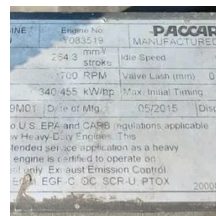

## Equipment Information

**Price:** \$35,000  
**Location:** Lafayette, IN  
**Unit Number:** 2211482  
**Unit Address:**  
**City:** Lafayette  
**State:** IN - Indiana

**Comments:**  
CHECK ENGINE LIGHT IS ON

<b>Make</b>	PETERBILT
<b>Model</b>	579
<b>Year</b>	2016
<b>Mileage</b>	859,963
<b>Fuel Type</b>	Diesel
<b>Drivable</b>	Yes
<b>Unit Starts and Runs</b>	Yes
<b>Check Engine Light</b>	On
<b>ABS Light</b>	Off
<b>Engine Derated</b>	No