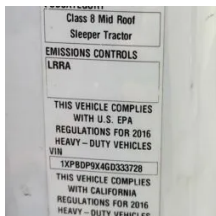

2016 PETERBILT 579 Sleeper

Equipment Information

Price: $35,000
Location: Lafayette, IN
Unit Number: 2211482
Unit Address:
City: Lafayette
State: IN - Indiana

Comments:
CHECK ENGINE LIGHT IS ON

Make	PETERBILT
Model	579
Year	2016
Mileage	859,963
Fuel Type	Diesel
Drivable	Yes
Unit Starts and Runs	Yes
Check Engine Light	On
ABS Light	Off
Engine Derated	No