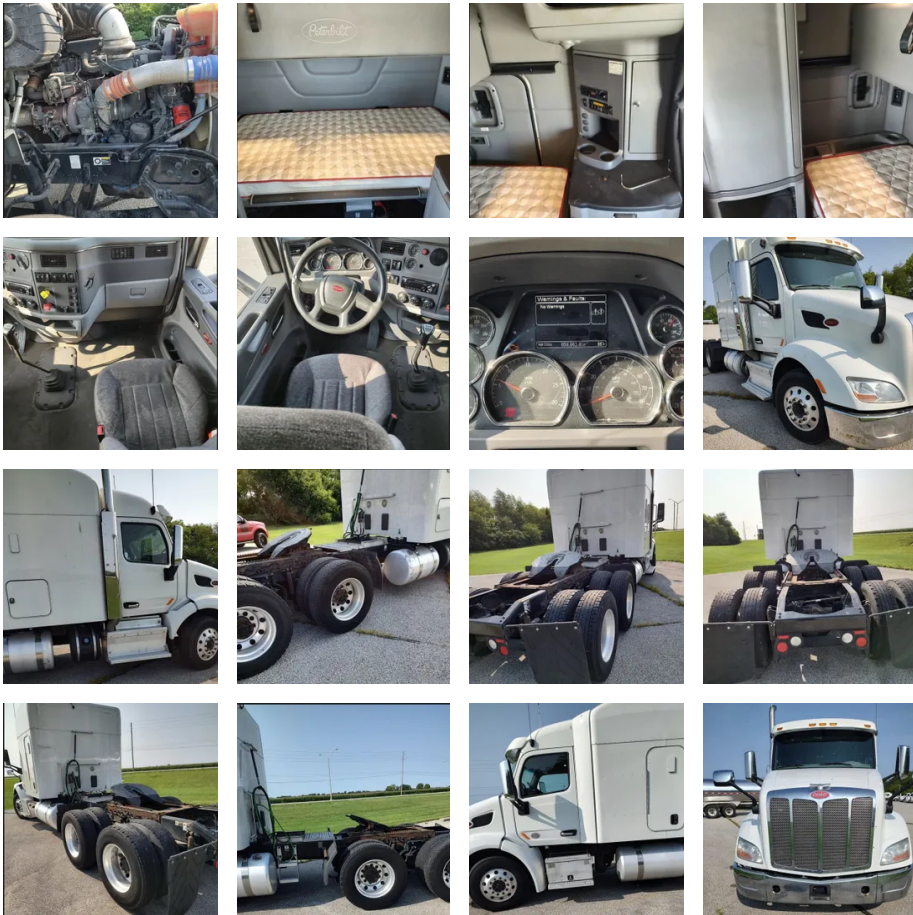

# 2016 PETERBILT 579 Sleeper

## Equipment Information

**Price:** \$35,000  
**Location:** Lafayette, IN  
**Unit Number:** 2211482  
**Unit Address:**  
**City:** Lafayette  
**State:** IN - Indiana

**Comments:**  
CHECK ENGINE LIGHT IS ON

<b>Make</b>	PETERBILT
<b>Model</b>	579
<b>Year</b>	2016
<b>Mileage</b>	859,963
<b>Fuel Type</b>	Diesel
<b>Drivable</b>	Yes
<b>Unit Starts and Runs</b>	Yes
<b>Check Engine Light</b>	On
<b>ABS Light</b>	Off
<b>Engine Derated</b>	No