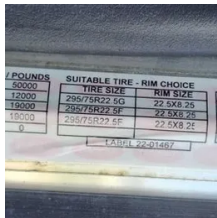

2014 Peterbilt 386 Sleeper

Equipment Information

Price: \$24,000

Location: Nashville, TN

Unit Number: 2213211

Unit Address:

City: Nashville

State: TN - Tennessee

Comments:

Make	Peterbilt
Model	386
Year	2014
Mileage	479,453
Fuel Type	Diesel
Drivable	Yes
Unit Starts and Runs	Yes
Check Engine Light	Off
ABS Light	Off
Engine Derated	No
Needs Towed	No

Cab

Sleeper

Engine

MX Paccar

Transmission

Manual EATON FULLER

State

TN - Tennessee

City

Nashville

Steer Tire Size