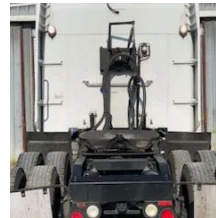

2013 Peterbilt 386 Sleeper

Equipment Information

Price: \$24,000

Location: Hattiesburg, MS

Unit Number: 2213221

Unit Address:

City: Hattiesburg

State: MS - Mississippi

Comments:

Make	Peterbilt
Model	386
Year	2013
Mileage	568,891
Fuel Type	Diesel
Drivable	Yes
Unit Starts and Runs	Yes
Check Engine Light	Off
ABS Light	Off
Engine Derated	No
Needs Towed	No

Cab	Sleeper
Engine	MX-13 PACCAR
Transmission	Manual Eaton
State	MS - Mississippi
City	Hattiesburg
Wheel Or Hook	Fifth Wheel
Steer Tire Size	LP 22.5
Drive Tire Size	LP 22.5
Rear Suspension	Air
Rear Suspension Rating	38000
Rear Axles	Locking
Wet Kit	Hydrapak
APU	Yes
APU	Thermo King
Last DOT Inspection	2022-12-06
Out of Service Date	2023-08-01