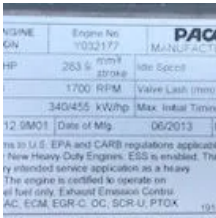

2013 Peterbilt 386 Sleeper

Equipment Information

Price: \$24,000

Location: Hattiesburg, MS

Unit Number: 2213221

Unit Address:

City: Hattiesburg

State: MS - Mississippi

Comments:

Make	Peterbilt
Model	386
Year	2013
Mileage	568,891
Fuel Type	Diesel
Drivable	Yes
Unit Starts and Runs	Yes
Check Engine Light	Off
ABS Light	Off
Engine Derated	No
Needs Towed	No

Cab	Sleeper
Engine	MX-13 PACCAR
Transmission	Manual Eaton
State	MS - Mississippi
City	Hattiesburg
Wheel Or Hook	Fifth Wheel
Steer Tire Size	LP 22.5
Drive Tire Size	LP 22.5
Rear Suspension	Air
Rear Suspension Rating	38000
Rear Axles	Locking
Wet Kit	Hydrapak
APU	Yes
APU	Thermo King
Last DOT Inspection	2022-12-06
Out of Service Date	2023-08-01