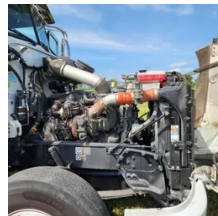

2014 Peterbilt 386 Sleeper

Equipment Information

Price: \$24,000
Location: Nashville, TN
Unit Number: 2213223
Unit Address:
City: Nashville
State: TN - Tennessee

Comments:

Make	Peterbilt
Model	386
Year	2014
Mileage	577,321
Fuel Type	Diesel
Drivable	Yes
Unit Starts and Runs	Yes
Check Engine Light	On
ABS Light	Off
Engine Derated	No
Needs Towed	No

Cab	Sleeper
Engine	MX Paccar
Transmission	Manual EATON FULLER
State	TN - Tennessee
City	Nashville
Wheel Or Hook	Fifth Wheel
Steer Tire Size	
Drive Tire Size	
Rear Suspension	Air
Rear Axles	Locking
Wet Kit	N_A
APU	No
Last DOT Inspection	2023-05-24
Out of Service Date	2023-08-02

SUITABLE TIRE - RIM CHOICE	
TIRE SIZE	RIM SIZE
295/75R22 5G	22 5X8 25
295/75R22 5F	22 5X8 25
295/75R22 5F	22 5X8 25

LABEL 22-01467

VEHICLE CONFORMS TO A
 LE FEDERAL MOTOR VE
 STANDARDS IN EFFECT O
 TE OF MANUFACTURE
 P-HDP9X-1-ED233965
 E VEH. TRUCK TRACTOR