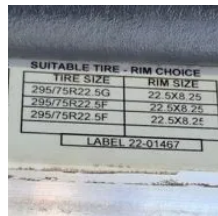

2014 Peterbilt 386 Sleeper

Equipment Information

Price: \$24,000
Location: Nashville, TN
Unit Number: 2213223
Unit Address:
City: Nashville
State: TN - Tennessee

Comments:

Make	Peterbilt
Model	386
Year	2014
Mileage	577,321
Fuel Type	Diesel
Drivable	Yes
Unit Starts and Runs	Yes
Check Engine Light	On
ABS Light	Off
Engine Derated	No
Needs Towed	No

Cab	Sleeper
Engine	MX Paccar
Transmission	Manual EATON FULLER
State	TN - Tennessee
City	Nashville
Wheel Or Hook	Fifth Wheel
Steer Tire Size	
Drive Tire Size	
Rear Suspension	Air
Rear Axles	Locking
Wet Kit	N_A
APU	No
Last DOT Inspection	2023-05-24
Out of Service Date	2023-08-02

SUITABLE TIRE - RIM CHOICE	
TIRE SIZE	RIM SIZE
295/75R22 5G	22 5X8 25
295/75R22 5F	22 5X8 25
295/75R22 5F	22 5X8 25

LABEL 22-01467

VEHICLE CONFORMS TO A
 LE FEDERAL MOTOR VE
 STANDARDS IN EFFECT O
 TE OF MANUFACTURE
 P-HDP9X-1-ED233965
 E VEH. TRUCK TRACTOR