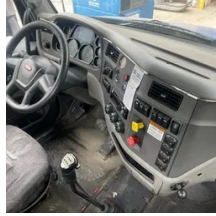

2016 PETERBILT 579 Day

Equipment Information

Price: \$10,000
Location: Ashland, KY
Unit Number: 1111373
Unit Address:
City: Ashland
State: KY - Kentucky

Comments:

Nox sensor needs replaced. Needs radiator, cylinder head needs replaced.

Make	PETERBILT
Model	579
Year	2016
Mileage	806,446
Fuel Type	Diesel
Drivable	No
Unit Starts and Runs	No
Check Engine Light	On
ABS Light	Off
Engine Derated	Yes

Needs Towed	Yes
Cab	Day
Engine	MX-13 PACCAR
Transmission	Manual EATON
State	KY - Kentucky
City	Ashland
Wheel Or Hook	Fifth Wheel
Steer Tire Size	295/75/22.5
Drive Tire Size	295/75/22.5
Rear Suspension	Air
Rear Suspension Rating	38000
Rear Axles	Locking
Wet Kit	PTO
APU	No
APU	NA
Last DOT Inspection	2022-11-28
Out of Service Date	2023-07-14