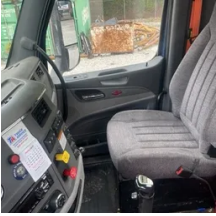

2016 PETERBILT 579 Day

Equipment Information

Price: \$10,000
Location: Ashland, KY
Unit Number: 1111373
Unit Address:
City: Ashland
State: KY - Kentucky

Comments:

Nox sensor needs replaced. Needs radiator, cylinder head needs replaced.

Make	PETERBILT
Model	579
Year	2016
Mileage	806,446
Fuel Type	Diesel
Drivable	No
Unit Starts and Runs	No
Check Engine Light	On
ABS Light	Off
Engine Derated	Yes

Needs Towed	Yes
Cab	Day
Engine	MX-13 PACCAR
Transmission	Manual EATON
State	KY - Kentucky
City	Ashland
Wheel Or Hook	Fifth Wheel
Steer Tire Size	295/75/22.5
Drive Tire Size	295/75/22.5
Rear Suspension	Air
Rear Suspension Rating	38000
Rear Axles	Locking
Wet Kit	PTO
APU	No
APU	NA
Last DOT Inspection	2022-11-28
Out of Service Date	2023-07-14