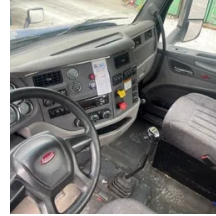

2016 PETERBILT 579 Day

Equipment Information

Price: \$10,000
Location: Ashland, KY
Unit Number: 1111373
Unit Address:
City: Ashland
State: KY - Kentucky

Comments:

Nox sensor needs replaced. Needs radiator, cylinder head needs replaced.

Make	PETERBILT
Model	579
Year	2016
Mileage	806,446
Fuel Type	Diesel
Drivable	No
Unit Starts and Runs	No
Check Engine Light	On
ABS Light	Off
Engine Derated	Yes

Needs Towed	Yes
Cab	Day
Engine	MX-13 PACCAR
Transmission	Manual EATON
State	KY - Kentucky
City	Ashland
Wheel Or Hook	Fifth Wheel
Steer Tire Size	295/75/22.5
Drive Tire Size	295/75/22.5
Rear Suspension	Air
Rear Suspension Rating	38000
Rear Axles	Locking
Wet Kit	PTO
APU	No
APU	NA
Last DOT Inspection	2022-11-28
Out of Service Date	2023-07-14