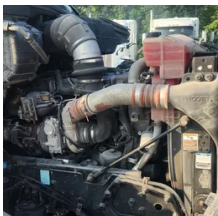

2015 Peterbilt 579 TAG AXLE Day

Equipment Information

Price: \$30,000
Location: Pittsburgh, PA
Unit Number: 1110497
Unit Address:
City: Pittsburgh
State: PA - Pennsylvania

Comments:
TAG AXLE

Make	Peterbilt
Model	579 TAG AXLE
Year	2015
Mileage	622,692
Fuel Type	Diesel
Drivable	Yes
Unit Starts and Runs	Yes
Check Engine Light	Off
ABS Light	Off
Engine Derated	No

Needs Towed	No
Cab	Day
Engine	MX13 430HP 2013 EPA Paccar
Transmission	Manual Eaton
State	PA - Pennsylvania
City	Pittsburgh
Wheel Or Hook	Fifth Wheel
Steer Tire Size	22.5
Drive Tire Size	22.5
Rear Suspension	Air
Rear Axles	Locking
Wet Kit	N_A
APU	No
Last DOT Inspection	2023-07-31
Out of Service Date	2023-08-04