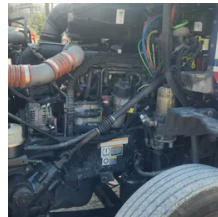

2015 Peterbilt 579 TAG AXLE Day

Equipment Information

Price: \$30,000
Location: Pittsburgh, PA
Unit Number: 1110497
Unit Address:
City: Pittsburgh
State: PA - Pennsylvania

Comments:
TAG AXLE

Make	Peterbilt
Model	579 TAG AXLE
Year	2015
Mileage	622,692
Fuel Type	Diesel
Drivable	Yes
Unit Starts and Runs	Yes
Check Engine Light	Off
ABS Light	Off
Engine Derated	No

Needs Towed	No
Cab	Day
Engine	MX13 430HP 2013 EPA Paccar
Transmission	Manual Eaton
State	PA - Pennsylvania
City	Pittsburgh
Wheel Or Hook	Fifth Wheel
Steer Tire Size	22.5
Drive Tire Size	22.5
Rear Suspension	Air
Rear Axles	Locking
Wet Kit	N_A
APU	No
Last DOT Inspection	2023-07-31
Out of Service Date	2023-08-04