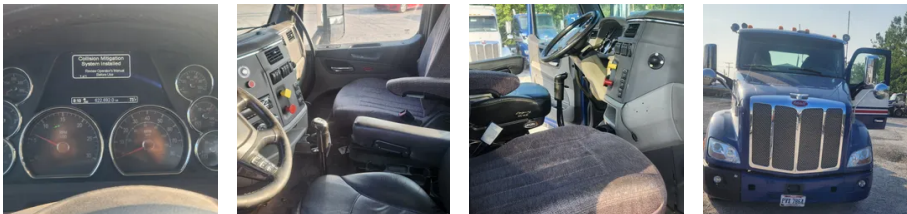

2015 Peterbilt 579 TAG AXLE Day

Equipment Information

Price: \$30,000
Location: Pittsburgh, PA
Unit Number: 1110497
Unit Address:
City: Pittsburgh
State: PA - Pennsylvania

Comments:
TAG AXLE

Make	Peterbilt
Model	579 TAG AXLE
Year	2015
Mileage	622,692
Fuel Type	Diesel
Drivable	Yes
Unit Starts and Runs	Yes
Check Engine Light	Off
ABS Light	Off
Engine Derated	No

Needs Towed	No
Cab	Day
Engine	MX13 430HP 2013 EPA Paccar
Transmission	Manual Eaton
State	PA - Pennsylvania
City	Pittsburgh
Wheel Or Hook	Fifth Wheel
Steer Tire Size	22.5
Drive Tire Size	22.5
Rear Suspension	Air
Rear Axles	Locking
Wet Kit	N_A
APU	No
Last DOT Inspection	2023-07-31
Out of Service Date	2023-08-04