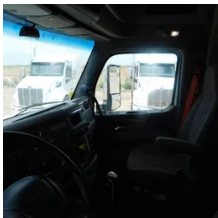

Cab	Sleeper
Engine	MX13 PACCAR
Transmission	Manual EATON
State	TX - Texas
City	Amarillo
Wheel Or Hook	Fifth Wheel
Steer Tire Size	275/80/22.5
Drive Tire Size	445/50/22.5
Rear Suspension	Air
Rear Suspension Rating	34000
Rear Axles	Locking
Wet Kit	N_A
APU	No
APU	mixed
Last DOT Inspection	2023-03-01
Out of Service Date	2023-08-07