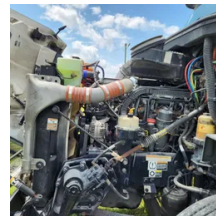

2015 Peterbilt 579 Sleeper

Equipment Information

Price: \$24,000
Location: Nashville, TN
Unit Number: 2210303
Unit Address:
City: Nashville
State: TN - Tennessee

Comments:

TAG AXLE

Make	Peterbilt
Model	579
Year	2015
Mileage	751,569
Fuel Type	Diesel
Drivable	Yes
Unit Starts and Runs	Yes
Check Engine Light	Off
ABS Light	Off
Engine Derated	No

Needs Towed	No
Cab	Sleeper
Engine	Y022918 PACCAR
Transmission	Manual
State	TN - Tennessee
City	Nashville
Steer Tire Size	
Drive Tire Size	
Rear Suspension	Air
Rear Axles	Locking
Wet Kit	N_A
APU	Yes
Last DOT Inspection	2023-08-01
Out of Service Date	2023-08-15