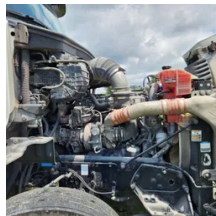

2015 Peterbilt 579 Sleeper

Equipment Information

Price: \$24,000
Location: Nashville, TN
Unit Number: 2210303
Unit Address:
City: Nashville
State: TN - Tennessee

Comments:

TAG AXLE

Make	Peterbilt
Model	579
Year	2015
Mileage	751,569
Fuel Type	Diesel
Drivable	Yes
Unit Starts and Runs	Yes
Check Engine Light	Off
ABS Light	Off
Engine Derated	No