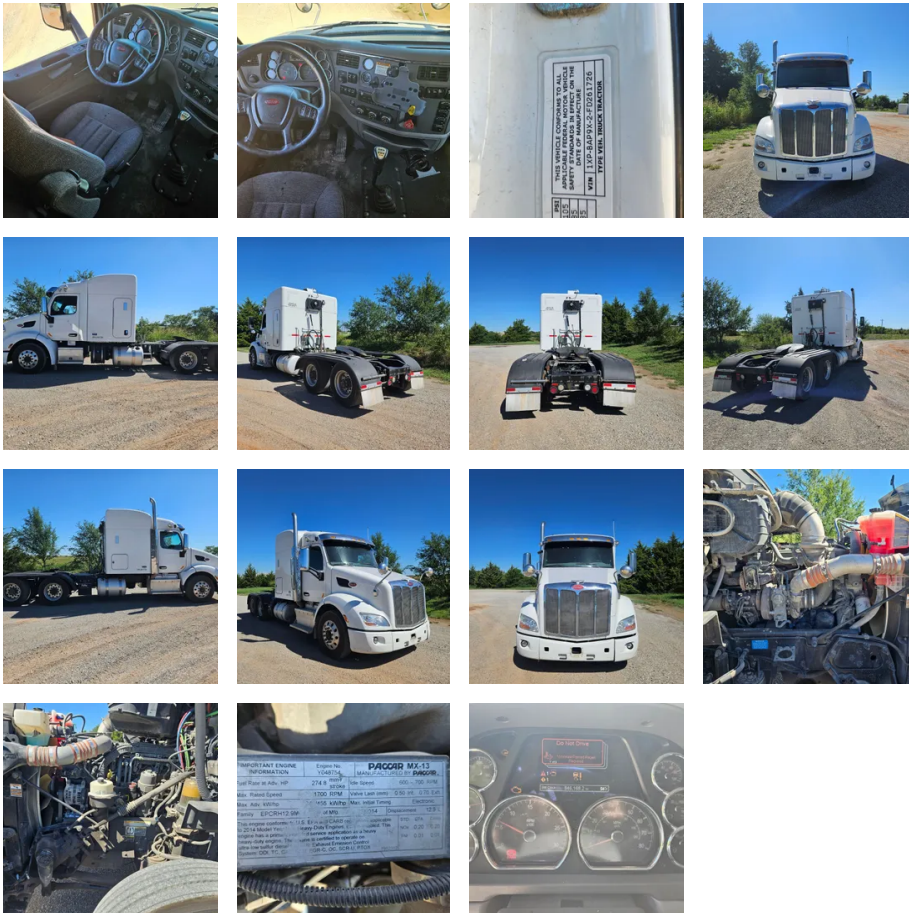

2015 Peterbilt 579 Sleeper

Equipment Information

Price: \$18,000
Location: Enid, OK
Unit Number: 2210296
Unit Address:
City: Enid
State: OK - Oklahoma

Comments:

TAG AXLE - UNIT NEEDS BATTERIES - FRONT RADAR - POSSIBLE OTHER REPAIRS

Make	Peterbilt
Model	579
Year	2015
Mileage	846,168
Fuel Type	Diesel
Drivable	No
Unit Starts and Runs	No
Check Engine Light	On
ABS Light	Off
Engine Derated	No

Needs Towed	Yes
Cab	Sleeper
Engine	MX13 PACAAR
Transmission	Manual Eaton Fuller
State	OK - Oklahoma
City	Enid
Wheel Or Hook	Fifth Wheel
Steer Tire Size	275/80r22.5
Drive Tire Size	445/50R 22.5
Rear Suspension	Air
Rear Axles	Tag
Wet Kit	N_A
APU	Yes
APU	TRIPAC
Last DOT Inspection	2022-08-01
Out of Service Date	2023-08-14