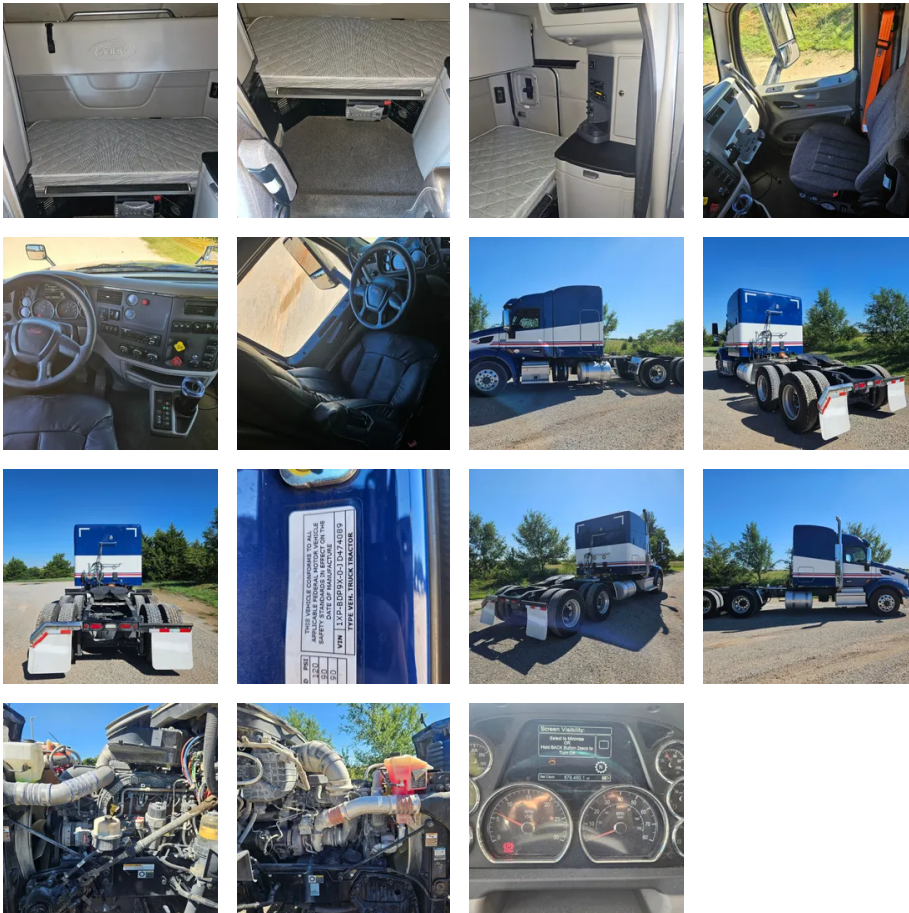

# 2018 Peterbilt 579 Sleeper

## Equipment Information

**Price:** \$45,000  
**Location:** Enid, OK  
**Unit Number:** 2214587  
**Unit Address:**  
**City:** Enid  
**State:** OK - Oklahoma

### Comments:

<b>Make</b>	Peterbilt
<b>Model</b>	579
<b>Year</b>	2018
<b>Mileage</b>	879,459
<b>Fuel Type</b>	Diesel
<b>Drivable</b>	Yes
<b>Unit Starts and Runs</b>	Yes
<b>Check Engine Light</b>	Off
<b>ABS Light</b>	Off
<b>Engine Derated</b>	No
<b>Needs Towed</b>	No