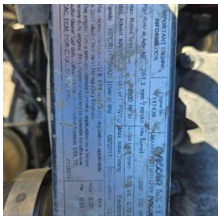

2018 Peterbilt 579 Sleeper

Equipment Information

Price: \$45,000
Location: Enid, OK
Unit Number: 2214587
Unit Address:
City: Enid
State: OK - Oklahoma

Comments:

Make	Peterbilt
Model	579
Year	2018
Mileage	879,459
Fuel Type	Diesel
Drivable	Yes
Unit Starts and Runs	Yes
Check Engine Light	Off
ABS Light	Off
Engine Derated	No
Needs Towed	No

Cab	Sleeper
Engine	MX13 PACAAR
Transmission	Automatic Eaton Fuller
State	OK - Oklahoma
City	Enid
Wheel Or Hook	Fifth Wheel
Steer Tire Size	275/80R 22.5
Drive Tire Size	276/80R22.5
Rear Suspension	Air
Rear Axles	Locking
Wet Kit	N_A
APU	No
Last DOT Inspection	2022-11-02
Out of Service Date	2023-08-14