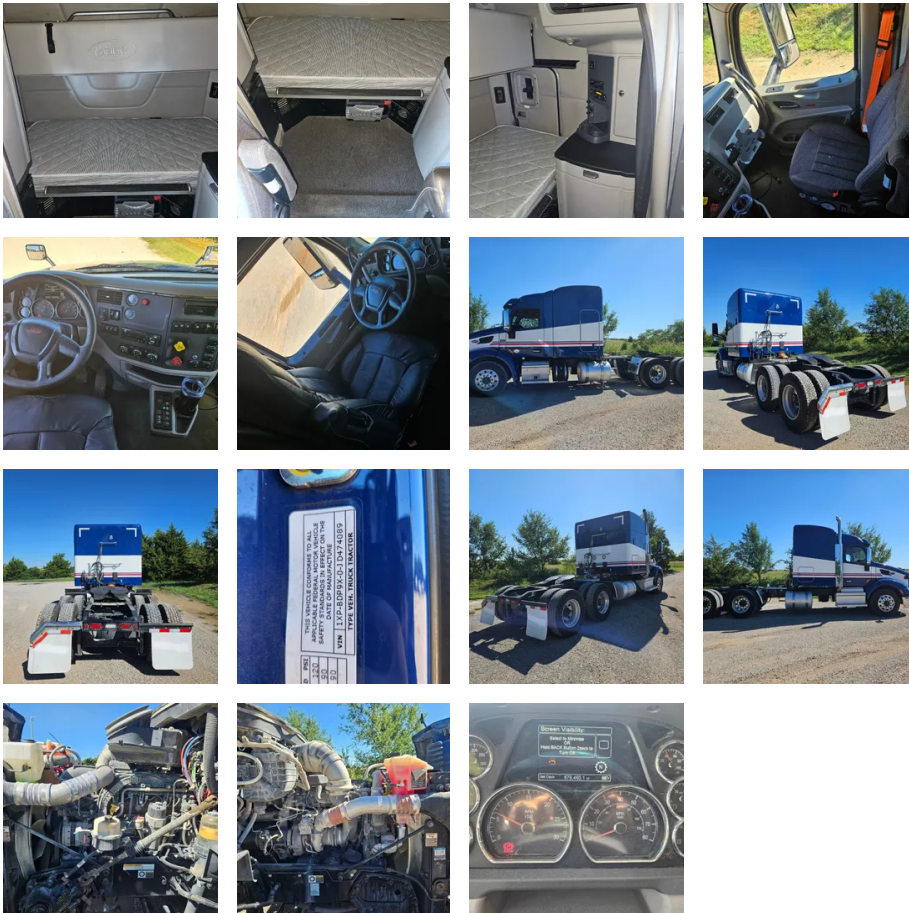

2018 Peterbilt 579 Sleeper

Equipment Information

Price: \$45,000
Location: Enid, OK
Unit Number: 2214587
Unit Address:
City: Enid
State: OK - Oklahoma

Comments:

Make	Peterbilt
Model	579
Year	2018
Mileage	879,459
Fuel Type	Diesel
Drivable	Yes
Unit Starts and Runs	Yes
Check Engine Light	Off
ABS Light	Off
Engine Derated	No
Needs Towed	No

Cab	Sleeper
Engine	MX13 PACAAR
Transmission	Automatic Eaton Fuller
State	OK - Oklahoma
City	Enid
Wheel Or Hook	Fifth Wheel
Steer Tire Size	275/80R 22.5
Drive Tire Size	276/80R22.5
Rear Suspension	Air
Rear Axles	Locking
Wet Kit	N_A
APU	No
Last DOT Inspection	2022-11-02
Out of Service Date	2023-08-14