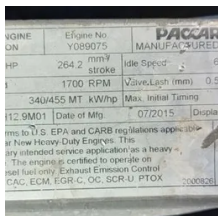

2016 PETERBILT 579 Sleeper

Equipment Information

Price: \$37,000
Location: Lafayette, IN
Unit Number: 2211587
Unit Address:
City: Lafayette
State: IN - Indiana

Comments:

Make	PETERBILT
Model	579
Year	2016
Mileage	861,861
Fuel Type	Diesel
Drivable	Yes
Unit Starts and Runs	Yes
Check Engine Light	Off
ABS Light	Off
Engine Derated	No
Needs Towed	No

Cab	Sleeper
Engine	MX13 PETERBILT
Transmission	Automatic Eaton
State	IN - Indiana
City	Lafayette
Wheel Or Hook	Fifth Wheel
Steer Tire Size	275/80 r 22.5
Drive Tire Size	275/80 r 22.5
Rear Suspension	Air
Rear Axles	Locking
Wet Kit	PTO
APU	No
Last DOT Inspection	2023-04-27
Out of Service Date	2023-08-15