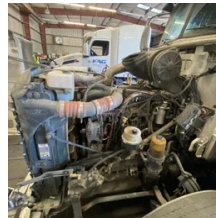

2014 PTRBL 384 Sleeper

Equipment Information

Price: \$24,000
Location: Fontana, CA
Unit Number: 648622
Unit Address:
City: Fontana
State: CA - California

Comments:

Make	PTRBL
Model	384
Year	2014
Mileage	479,695
Fuel Type	Diesel
Drivable	Yes
Unit Starts and Runs	Yes
Check Engine Light	Off
ABS Light	Off
Engine Derated	No
Needs Towed	No

Cab	Sleeper
Engine	MX PACCAR
Transmission	Manual EATON
State	CA - California
City	Fontana
Wheel Or Hook	Fifth Wheel
Steer Tire Size	275/80 R22.5
Drive Tire Size	445/50 R22.5
Rear Suspension	Air
Rear Suspension Rating	38000
Rear Axles	Locking
Wet Kit	N_A
APU	Yes
APU	TK
Last DOT Inspection	2023-07-13
Out of Service Date	2023-07-25