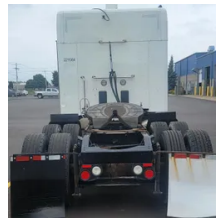

2016 Peterbilt 579 Sleeper

Equipment Information

Price: \$35,000
Location: Green Bay, WI
Unit Number: 2211364
Unit Address:
City: Green Bay
State: WI - Wisconsin

Comments:
CHECK ENGINE LIGHT ON

Make	Peterbilt
Model	579
Year	2016
Mileage	795,281
Fuel Type	Diesel
Drivable	Yes
Unit Starts and Runs	Yes
Check Engine Light	On
ABS Light	Off
Engine Derated	No

Needs Towed	No
Cab	Sleeper
Engine	MX13 Paccar
Transmission	Manual EATON
State	WI - Wisconsin
City	Green Bay
Wheel Or Hook	Fifth Wheel
Steer Tire Size	275/80R22.5
Drive Tire Size	295/75r22.5
Rear Suspension	Air
Rear Suspension Rating	38,000
Rear Axles	Locking
Wet Kit	N_A
APU	No
Last DOT Inspection	2022-10-13
Out of Service Date	2023-08-22