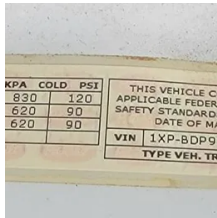

2016 Peterbilt 579 Sleeper

Equipment Information

Price: \$35,000
Location: Green Bay, WI
Unit Number: 2211364
Unit Address:
City: Green Bay
State: WI - Wisconsin

Comments:
CHECK ENGINE LIGHT ON

Make	Peterbilt
Model	579
Year	2016
Mileage	795,281
Fuel Type	Diesel
Drivable	Yes
Unit Starts and Runs	Yes
Check Engine Light	On
ABS Light	Off
Engine Derated	No

Needs Towed	No
Cab	Sleeper
Engine	MX13 Paccar
Transmission	Manual EATON
State	WI - Wisconsin
City	Green Bay
Wheel Or Hook	Fifth Wheel
Steer Tire Size	275/80R22.5
Drive Tire Size	295/75r22.5
Rear Suspension	Air
Rear Suspension Rating	38,000
Rear Axles	Locking
Wet Kit	N_A
APU	No
Last DOT Inspection	2022-10-13
Out of Service Date	2023-08-22