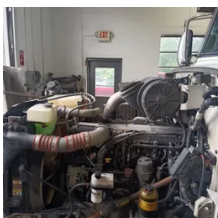

# 2014 PETERBILT 384 Sleeper

## Equipment Information

**Price:** \$24,000  
**Location:** Rocky Hill, CT  
**Unit Number:** 648648  
**Unit Address:**  
**City:** Rocky Hill  
**State:** CT - Connecticut

### Comments:

<b>Make</b>	PETERBILT
<b>Model</b>	384
<b>Year</b>	2014
<b>Mileage</b>	503,636
<b>Fuel Type</b>	Diesel
<b>Drivable</b>	Yes
<b>Unit Starts and Runs</b>	Yes
<b>Check Engine Light</b>	Off
<b>ABS Light</b>	Off
<b>Engine Derated</b>	No
<b>Needs Towed</b>	No