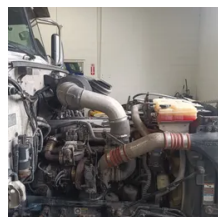

# 2014 PETERBILT 384 Sleeper

## Equipment Information

**Price:** \$24,000  
**Location:** Rocky Hill, CT  
**Unit Number:** 648648  
**Unit Address:**  
**City:** Rocky Hill  
**State:** CT - Connecticut

### Comments:

<b>Make</b>	PETERBILT
<b>Model</b>	384
<b>Year</b>	2014
<b>Mileage</b>	503,636
<b>Fuel Type</b>	Diesel
<b>Drivable</b>	Yes
<b>Unit Starts and Runs</b>	Yes
<b>Check Engine Light</b>	Off
<b>ABS Light</b>	Off
<b>Engine Derated</b>	No
<b>Needs Towed</b>	No