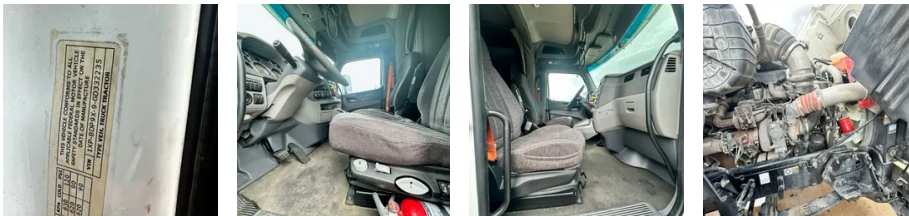

# 2015 PETERBILT 579 SLP Sleeper

### Comments:

truck has body and suspension damage in pictures

<b>Make</b>	PETERBILT
<b>Model</b>	579 SLP
<b>Year</b>	2015
<b>Mileage</b>	934,413
<b>Fuel Type</b>	Diesel
<b>Drivable</b>	No
<b>Unit Starts and Runs</b>	Yes
<b>Check Engine Light</b>	On
<b>ABS Light</b>	Off
<b>Engine Derated</b>	No