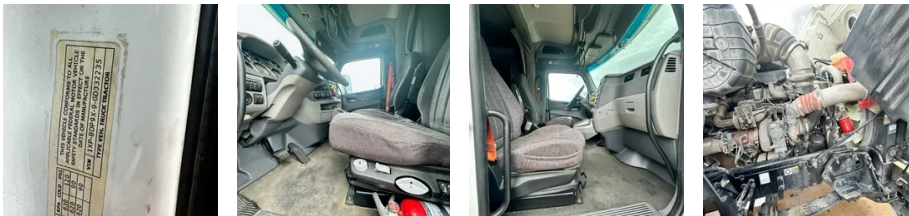

2015 PETERBILT 579 SLP Sleeper

Equipment Information

Price: \$35,000
Location: Houston, TX
Unit Number: 2211487
Unit Address:
City: Houston
State: TX - Texas

Comments:

truck has body and suspension damage in pictures

Make	PETERBILT
Model	579 SLP
Year	2015
Mileage	934,413
Fuel Type	Diesel
Drivable	No
Unit Starts and Runs	Yes
Check Engine Light	On
ABS Light	Off
Engine Derated	No

Needs Towed	Yes
Cab	Sleeper
Engine	MX 13 PACCAR
Transmission	Automatic Eaton Fuller
State	TX - Texas
City	Houston
Wheel Or Hook	Fifth Wheel
Steer Tire Size	LP 22.5
Drive Tire Size	445/50/22.5
Rear Suspension	Air
Rear Suspension Rating	40000
Rear Axles	Tag
Wet Kit	Hydrapak
APU	Yes
Last DOT Inspection	2023-04-21
Out of Service Date	2023-09-08