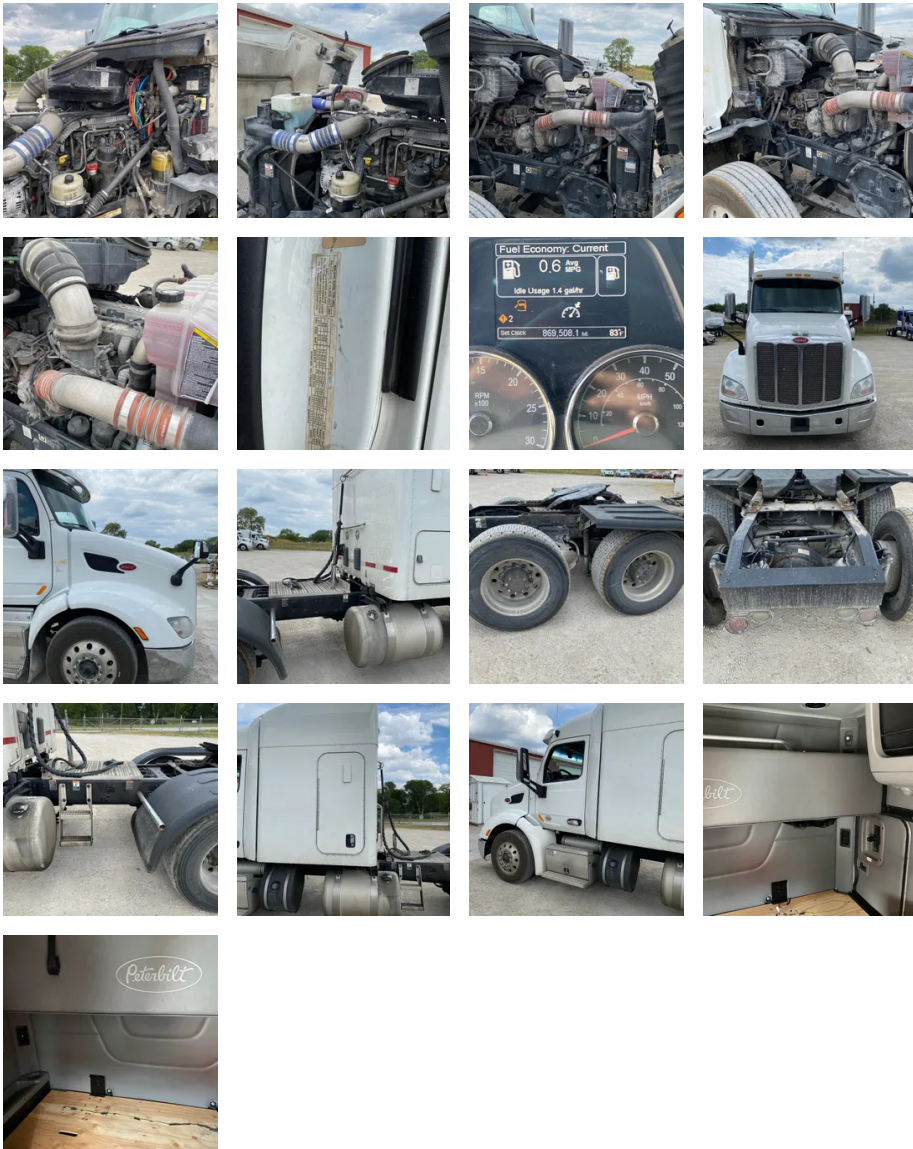

# 2016 Peterbilt 579 Sleeper

# Equipment Information

**Price:** \$37,000  
**Location:** Coffeyville, KS  
**Unit Number:** 2211736  
**Unit Address:**  
**City:** Coffeyville  
**State:** KS - Kansas

## Comments:

<b>Make</b>	Peterbilt
<b>Model</b>	579
<b>Year</b>	2016
<b>Mileage</b>	869508.1
<b>Fuel Type</b>	Diesel
<b>Drivable</b>	Yes
<b>Unit Starts and Runs</b>	Yes
<b>Check Engine Light</b>	Off
<b>ABS Light</b>	Off
<b>Engine Derated</b>	No
<b>Needs Towed</b>	No