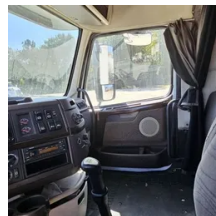

2014 Volvo Volvo Sleeper

Equipment Information

Price: \$29,000

Location: Spartanburg, SC

Unit Number: 6061486

Unit Address:

City: Spartanburg

State: SC - South Carolina

Comments:

Make	Volvo
Model	Volvo
Year	2014
Mileage	619,973
Fuel Type	Diesel
Drivable	Yes
Unit Starts and Runs	Yes
Check Engine Light	Off
ABS Light	Off
Engine Derated	No
Needs Towed	No

Cab	Sleeper
Engine	S79658160 Volvo
Transmission	Manual
State	SC - South Carolina
City	Spartanburg
Wheel Or Hook	Fifth Wheel
Steer Tire Size	11R 22.5
Drive Tire Size	455/55 R 22.5
Rear Suspension	Air
Rear Axles	Locking
Wet Kit	PTO
APU	No
Last DOT Inspection	2023-01-08
Out of Service Date	2023-10-05