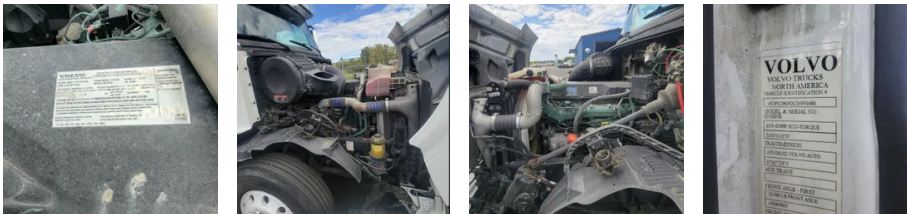

2016 Volvo VLN Sleeper

Equipment Information

Price: Make Offer
Location: Green Bay, WI
Unit Number: 60126
Unit Address:
City: Green Bay
State: WI - Wisconsin

Comments:

Make	Volvo
Model	VLN
Year	2016
Mileage	973,707
Fuel Type	Diesel
Drivable	Yes
Unit Starts and Runs	Yes
Check Engine Light	On
ABS Light	Off
Engine Derated	No
Needs Towed	No

Cab	Sleeper
Engine	D13J425 Volvo
Transmission	Automatic Volvo
State	WI - Wisconsin
City	Green Bay
Wheel Or Hook	Fifth Wheel
Steer Tire Size	275/80R22.5
Drive Tire Size	295/75R22.5
Rear Suspension	Air
Rear Suspension Rating	38,000
Rear Axles	Locking
Wet Kit	N_A
APU	No
Last DOT Inspection	2023-10-11
Out of Service Date	2023-10-11