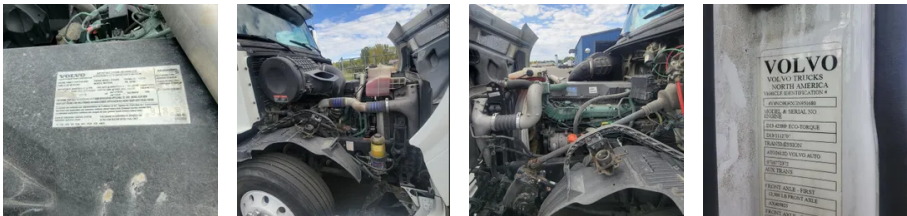

2016 Volvo VLN Sleeper

Equipment Information

Price: Make Offer
Location: Green Bay, WI
Unit Number: 60126
Unit Address:
City: Green Bay
State: WI - Wisconsin

Comments:

Make	Volvo
Model	VLN
Year	2016
Mileage	973,707
Fuel Type	Diesel
Drivable	Yes
Unit Starts and Runs	Yes
Check Engine Light	On
ABS Light	Off
Engine Derated	No
Needs Towed	No

Cab	Sleeper
Engine	D13J425 Volvo
Transmission	Automatic Volvo
State	WI - Wisconsin
City	Green Bay
Wheel Or Hook	Fifth Wheel
Steer Tire Size	275/80R22.5
Drive Tire Size	295/75R22.5
Rear Suspension	Air
Rear Suspension Rating	38,000
Rear Axles	Locking
Wet Kit	N_A
APU	No
Last DOT Inspection	2023-10-11
Out of Service Date	2023-10-11