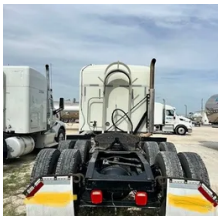

2016 Mack CXU613 Sleeper

Equipment Information

Price: $34,000

Location: Port Lavaca , TX

Unit Number: 2218408

Unit Address:

City: Port Lavaca

State: TX - Texas

Comments:

Make	Mack
Model	CXU613
Year	2016
Mileage	818,123
Fuel Type	Diesel
Drivable	Yes
Unit Starts and Runs	Yes
Check Engine Light	Off
ABS Light	Off
Engine Derated	No
Needs Towed	No