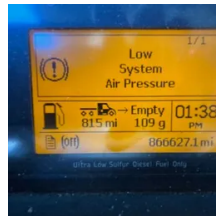

2014 Volvo VNL Sleeper

Equipment Information

Price: \$29,000
Location: Midland, MI
Unit Number: 601483
Unit Address:
City: Midland
State: MI - Michigan

Comments:

Make	Volvo
Model	VNL
Year	2014
Mileage	866,699
Fuel Type	Diesel
Drivable	Yes
Unit Starts and Runs	Yes
Check Engine Light	Off
ABS Light	Off
Engine Derated	No
Needs Towed	No

Cab	Sleeper
Engine	D13 Volvo
Transmission	Manual Eaton
State	MI - Michigan
City	Midland
Wheel Or Hook	Fifth Wheel
Steer Tire Size	LP22.5
Drive Tire Size	LP22.5
Rear Suspension	Air
Rear Suspension Rating	40000
Rear Axles	Locking
Wet Kit	Hydrapak
APU	Yes
APU	Thermoking
Last DOT Inspection	2023-02-16
Out of Service Date	2023-11-10