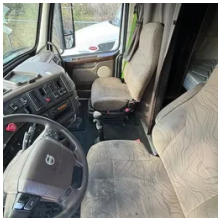

2014 Volvo VNL Sleeper

Equipment Information

Price: \$29,000
Location: Midland, MI
Unit Number: 601483
Unit Address:
City: Midland
State: MI - Michigan

Comments:

Make	Volvo
Model	VNL
Year	2014
Mileage	866,699
Fuel Type	Diesel
Drivable	Yes
Unit Starts and Runs	Yes
Check Engine Light	Off
ABS Light	Off
Engine Derated	No
Needs Towed	No

Cab	Sleeper
Engine	D13 Volvo
Transmission	Manual Eaton
State	MI - Michigan
City	Midland
Wheel Or Hook	Fifth Wheel
Steer Tire Size	LP22.5
Drive Tire Size	LP22.5
Rear Suspension	Air
Rear Suspension Rating	40000
Rear Axles	Locking
Wet Kit	Hydrapak
APU	Yes
APU	Thermoking
Last DOT Inspection	2023-02-16
Out of Service Date	2023-11-10