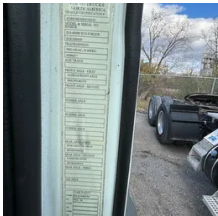

2014 Volvo VNL Sleeper

Equipment Information

Price: \$29,000
Location: Midland, MI
Unit Number: 601483
Unit Address:
City: Midland
State: MI - Michigan

Comments:

Make	Volvo
Model	VNL
Year	2014
Mileage	866,699
Fuel Type	Diesel
Drivable	Yes
Unit Starts and Runs	Yes
Check Engine Light	Off
ABS Light	Off
Engine Derated	No
Needs Towed	No

Cab	Sleeper
Engine	D13 Volvo
Transmission	Manual Eaton
State	MI - Michigan
City	Midland
Wheel Or Hook	Fifth Wheel
Steer Tire Size	LP22.5
Drive Tire Size	LP22.5
Rear Suspension	Air
Rear Suspension Rating	40000
Rear Axles	Locking
Wet Kit	Hydrapak
APU	Yes
APU	Thermoking
Last DOT Inspection	2023-02-16
Out of Service Date	2023-11-10