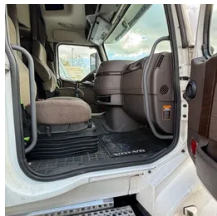

2014 Volvo VNL Sleeper

Equipment Information

Price: \$29,000
Location: Midland, MI
Unit Number: 601483
Unit Address:
City: Midland
State: MI - Michigan

Comments:

Make	Volvo
Model	VNL
Year	2014
Mileage	866,699
Fuel Type	Diesel
Drivable	Yes
Unit Starts and Runs	Yes
Check Engine Light	Off
ABS Light	Off
Engine Derated	No
Needs Towed	No