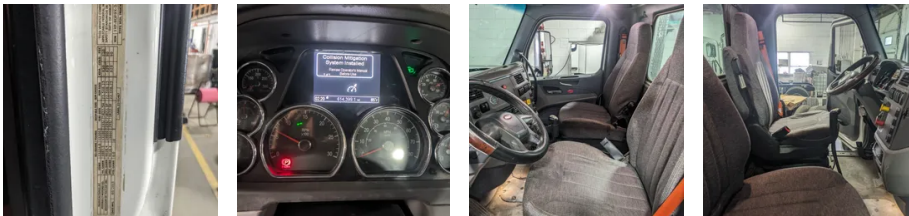

## Equipment Information

**Price:** \$37,000  
**Location:** Rocky Hill, CT  
**Unit Number:** 1111390  
**Unit Address:**  
**City:** Rocky Hill  
**State:** CT - Connecticut

### Comments:

<b>Make</b>	PETERBILT
<b>Model</b>	579
<b>Year</b>	2016
<b>Mileage</b>	614,399
<b>Fuel Type</b>	Diesel
<b>Drivable</b>	Yes
<b>Unit Starts and Runs</b>	Yes
<b>Check Engine Light</b>	Off
<b>ABS Light</b>	Off
<b>Engine Derated</b>	No
<b>Needs Towed</b>	No