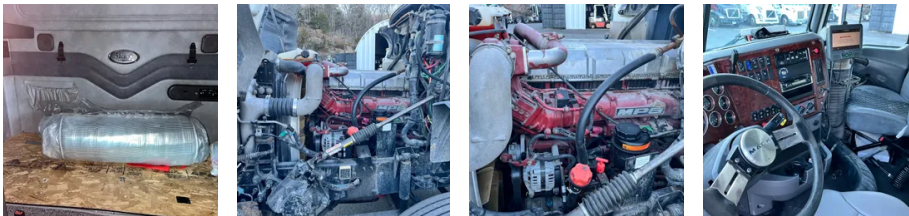

2016 Mack Pinnacle Sleeper

Equipment Information

Price: \$10,000
Location: Wharton, NJ
Unit Number: 2218410
Unit Address:
City: Wharton
State: NJ - New Jersey

Comments:

Unit had a severe knock in engine, dealer dropped oil pan and found metal pieces in pan, quoted a new engine for repairs.

Make	Mack
Model	Pinnacle
Year	2016
Mileage	719,855
Fuel Type	Diesel
Drivable	No
Unit Starts and Runs	Yes
Check Engine Light	On
ABS Light	Off

Engine Derated	No
Needs Towed	Yes
Cab	Sleeper
Engine	MP8 Mack
Transmission	Automatic Mack
State	NJ - New Jersey
City	Wharton
Wheel Or Hook	Fifth Wheel
Steer Tire Size	275/80R22.5
Drive Tire Size	275/80R22.5
Rear Suspension	Air
Rear Suspension Rating	36,000
Rear Axles	Locking
Wet Kit	Hydraulic
APU	No
Last DOT Inspection	2023-03-09
Out of Service Date	2023-08-15