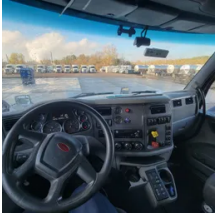

2017 Peterbilt 579 Sleeper

Equipment Information

Price: \$40,000
Location: Plaquemine, LA
Unit Number: 2212299
Unit Address:
City: Plaquemine
State: LA - Louisiana

Comments:

Make	Peterbilt
Model	579
Year	2017
Mileage	598,249
Fuel Type	Diesel
Drivable	Yes
Unit Starts and Runs	Yes
Check Engine Light	Off
ABS Light	Off
Engine Derated	No
Needs Towed	No

Cab	Sleeper
Engine	mx13 Paccar
Transmission	Automatic Eaton
State	LA - Louisiana
City	Plaquemine
Wheel Or Hook	Fifth Wheel
Steer Tire Size	275/80r 22.5
Drive Tire Size	275/80r 22.5
Rear Suspension	Air
Rear Suspension Rating	40,000lbs
Rear Axles	Locking
Wet Kit	PTO
APU	No
Last DOT Inspection	2023-06-19
Out of Service Date	2023-06-19