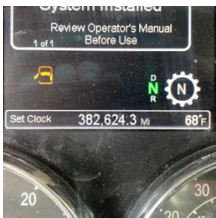

2019 Peterbilt 579 Day

Equipment Information

Price: Make Offer
Location: Phoenix, AZ
Unit Number: 1116248
Unit Address:
City: Phoenix
State: AZ - Arizona

Comments:

unit is moveable to load on trailer or tow truck but forward drive axle is bent.

Make	Peterbilt
Model	579
Year	2019
Mileage	382,624
Fuel Type	Diesel
Drivable	No
Unit Starts and Runs	Yes
Check Engine Light	Off
ABS Light	Off
Engine Derated	No

Needs Towed	Yes
Cab	Day
Engine	MX-13 Paccar
Transmission	Automatic Eaton/PACCAR
State	AZ - Arizona
City	Phoenix
Wheel Or Hook	Fifth Wheel
Steer Tire Size	275/80R22.5
Drive Tire Size	275/80R22.5
Rear Suspension	Air
Rear Suspension Rating	36000
Rear Axles	Locking
Wet Kit	PTO
APU	No
Last DOT Inspection	2023-09-25
Out of Service Date	2023-11-18