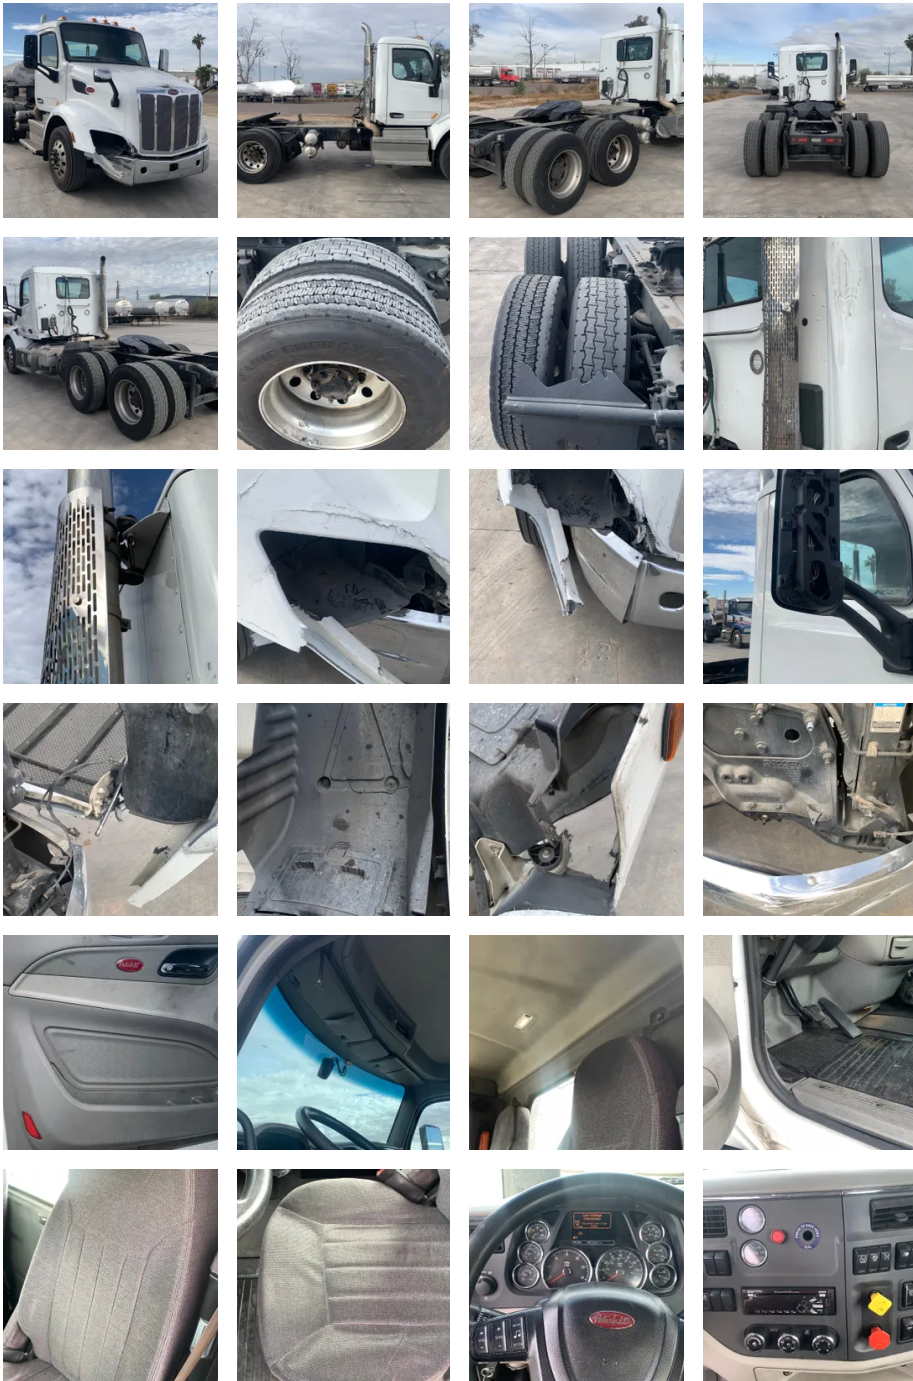

2019 Peterbilt 579 Day

Equipment Information

Price: Make Offer
Location: Phoenix, AZ
Unit Number: 1116248
Unit Address:
City: Phoenix
State: AZ - Arizona

Comments:

unit is moveable to load on trailer or tow truck but forward drive axle is bent.

Make	Peterbilt
Model	579
Year	2019
Mileage	382,624
Fuel Type	Diesel
Drivable	No
Unit Starts and Runs	Yes
Check Engine Light	Off
ABS Light	Off
Engine Derated	No

Needs Towed	Yes
Cab	Day
Engine	MX-13 Paccar
Transmission	Automatic Eaton/PACCAR
State	AZ - Arizona
City	Phoenix
Wheel Or Hook	Fifth Wheel
Steer Tire Size	275/80R22.5
Drive Tire Size	275/80R22.5
Rear Suspension	Air
Rear Suspension Rating	36000
Rear Axles	Locking
Wet Kit	PTO
APU	No
Last DOT Inspection	2023-09-25
Out of Service Date	2023-11-18